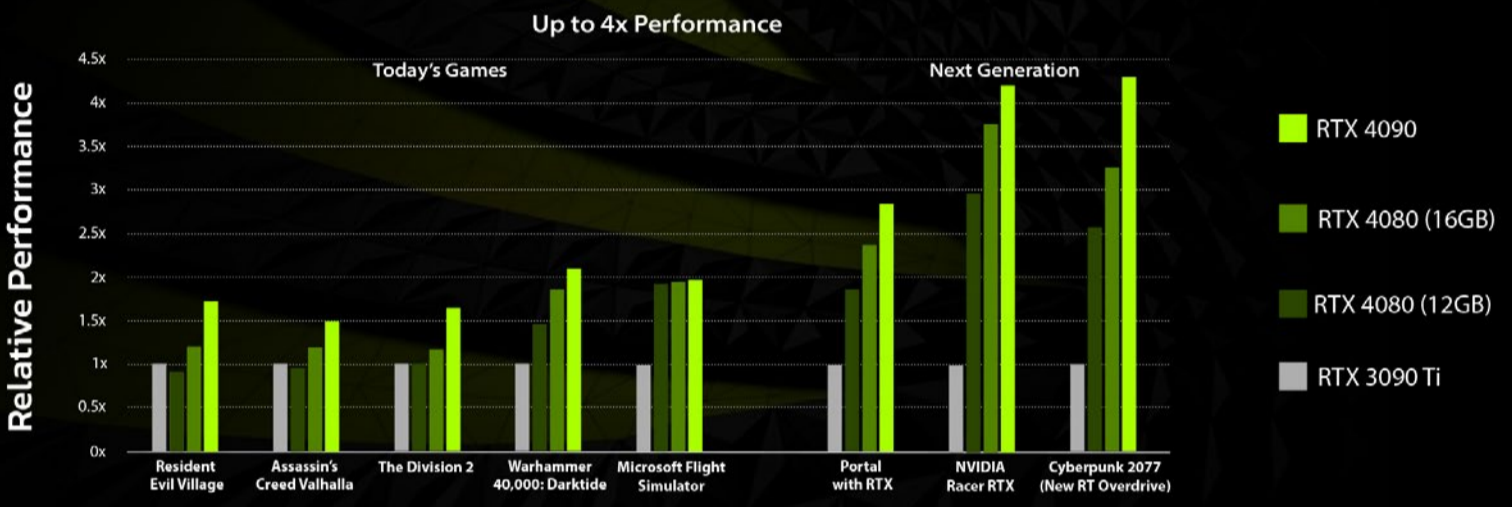

GEFORCE RTX 4090: BEYOND FAST

The NVIDIA® GeForce RTX™ 4090 is the ultimate GeForce GPU. It brings an enormous leap in performance, efficiency, and AI-powered graphics. It's powered by the NVIDIA Ada Lovelace architecture and comes with 24 GB of G6X memory to deliver the ultimate experience for gamers and creators.