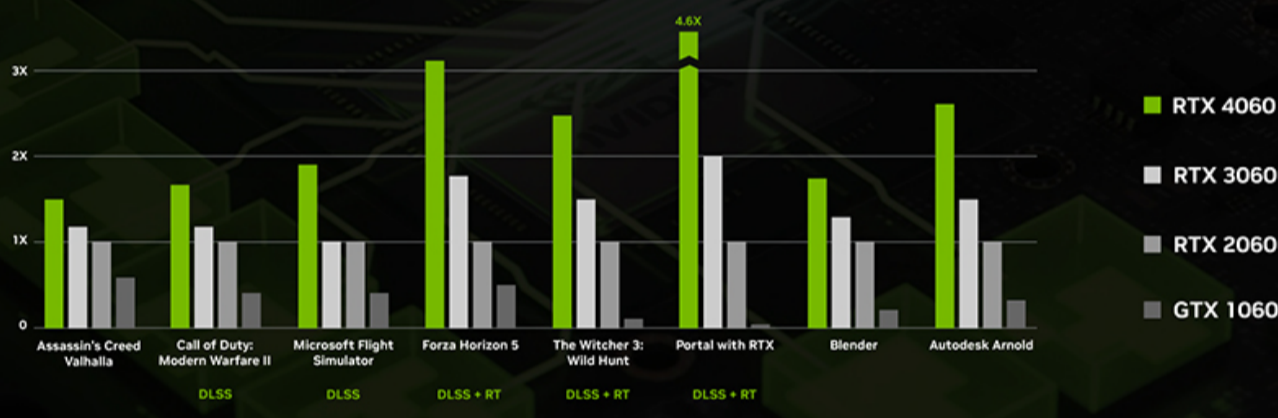

GEFORCE RTX

NVIDIA GeForce RTX 4060

Game, stream, create. The GeForce RTX 4060 lets you take on the latest games and apps with the ultra-efficient NVIDIA Ada Lovelace architecture. Experience immersive, AI-accelerated gaming with ray tracing and DLSS 3, and supercharge your creative process and productivity with NVIDIA Studio.

The Ultimate Platform for Gamers and Creators Powered by GeForce RTX 40 Series and DLSS 3

New Streaming Multiprocessors
Up to 2X performance and power efficiency

Fourth-Gen Tensor Cores
Up to 4X performance with DLSS 3 vs. brute-force rendering

Third-Gen RT Cores
Up to 2X ray tracing performance

Cutting-Edge GPUs
NVIDIA Ada Lovelace architecture

Realistic and Immersive Graphics
Dedicated Ray Tracing Cores

AI - Accelerated Performance
NVIDIA DLSS 3

Game-Winning Responsiveness
NVIDIA Reflex low-latency platform

Built for Live Streaming
NVIDIA Encoder

AI - Enhanced Voice and Video
RTX Video Super Resolution and NVIDIA Broadcast

Fast-Track your Creativity
NVIDIA Studio

Performance and Reliability
Game Ready and Studio Drivers

POWERFUL COOLING FOR MAXIMUM GAMING PERFORMANCE

Experience a mesmerizing display of colors with the Yumi 34FOB-4601U featuring 4 ARGB fans. Not only does it provide a stunning visual spectacle, but it also ensures that your system stays cool during even the most intense gaming sessions. Get ready to immerse yourself in your favorite games like never before with the Yumi 34FOB-4601U.

BUILT FOR GAMERS AND CREATORS

Powered by an Intel B760 and a 650W certified Gold power supply, the Yumi 34FOB-4601U is built to handle the most demanding games and applications. The Intel B760 chipset is the perfect choice for gamers who demand nothing but the best. It also features WiFi 6 technology, ensuring stable and fast internet connectivity for lag-free gaming sessions. Whether you're a professional gamer or a casual player, the Yumi 34FOB-4601U is sure to impress.