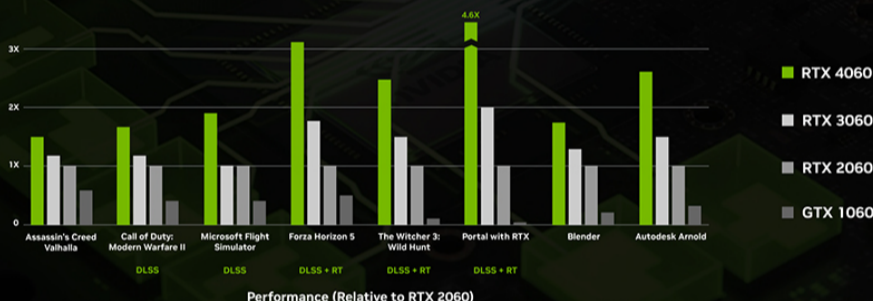

NVIDIA GeForce RTX 4060

Game, stream, create. The GeForce RTX 4060 lets you take on the latest games and apps with the ultra-efficient NVIDIA Ada Lovelace architecture. Experience immersive, AI-accelerated gaming with ray tracing and DLSS 3, and supercharge your creative process and productivity with NVIDIA Studio.

The Ultimate Platform for Gamers and Creators

Powered by GeForce RTX 40 Series and DLSS 3

New Streaming Multiprocessors
Up to 2X performance and power efficiency

Fourth-Gen Tensor Cores
Up to 4X performance with DLSS 3 vs. brute-force rendering

Third-Gen RT Cores
Up to 2X ray tracing performance