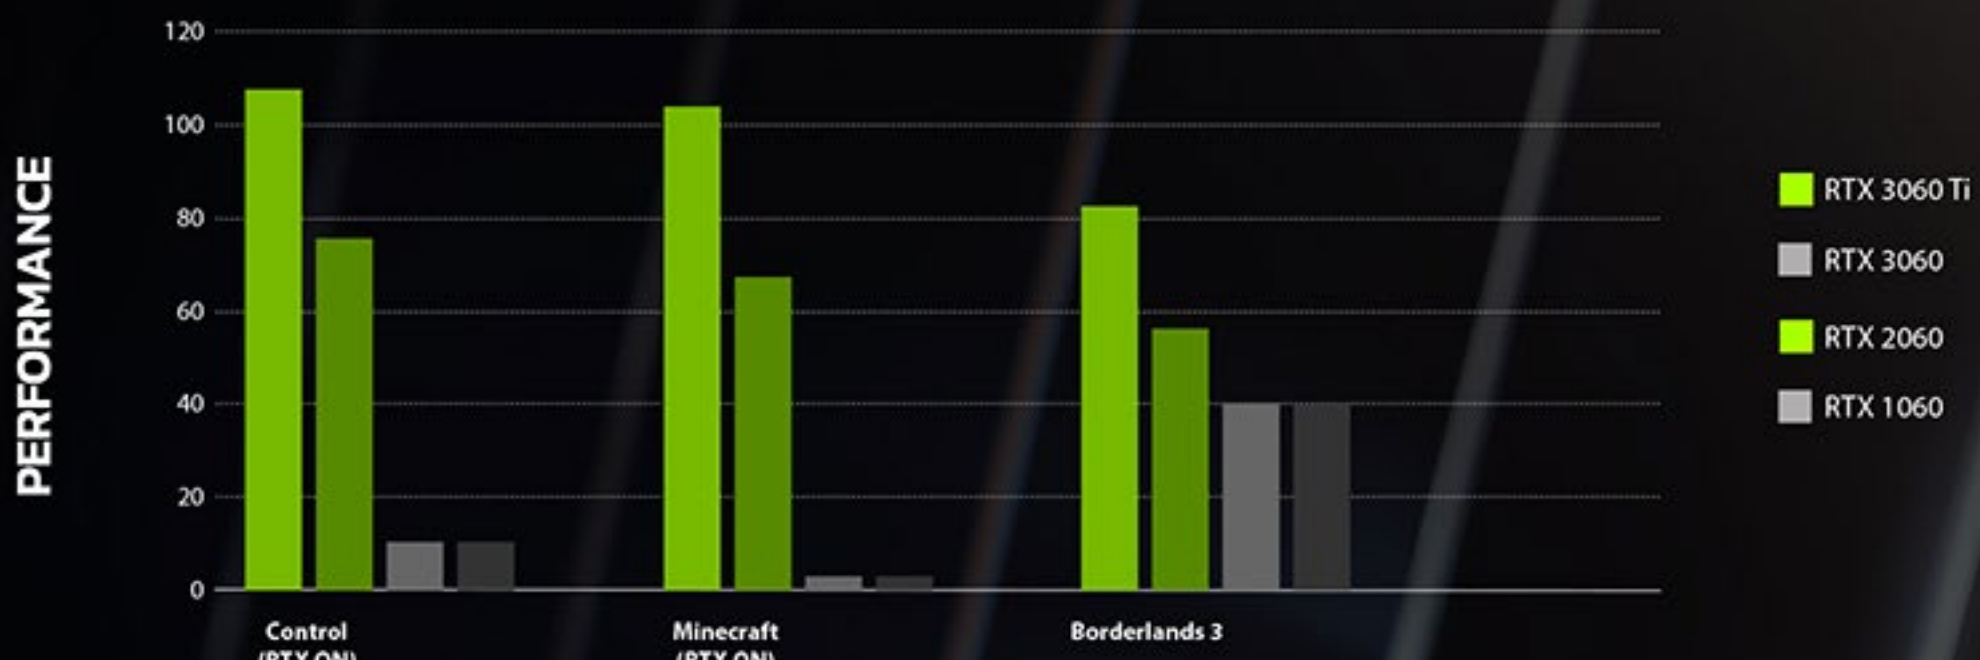

- **Cutting-Edge GPUs**
  NVIDIA Ampere Architecture
- **Most Realistic & Immersive Graphics**
  2nd Gen Ray Tracing
- **AI-accelerated Performance**
  NVIDIA DLSS
- **Lowest System Latency**
  NVIDIA Reflex
- **The Best Experience for Every Game**
  Game Ready Drivers
- **Built for Live Streaming**
  NVIDIA Encoder
- **AI-enhanced Voice & Video**
  NVIDIA Broadcast App
- **Fast-Track Your Creativity**
  NVIDIA Studio

POWER AND STYLE COMBINED

Equipped with an efficient stock fan for cooling and four captivating **ARGB fans**, the **Yumi 24FOB-36TU** ensures both high-performance gaming and a visually stunning setup. With four **ARGB fans** included, immerse yourself in a captivating gaming ambiance. The mesmerizing lighting effects elevate your gaming experience, while the cooling system keeps your system running optimally during extended gaming sessions. Elevate your gaming performance and enhance your setup's aesthetics!