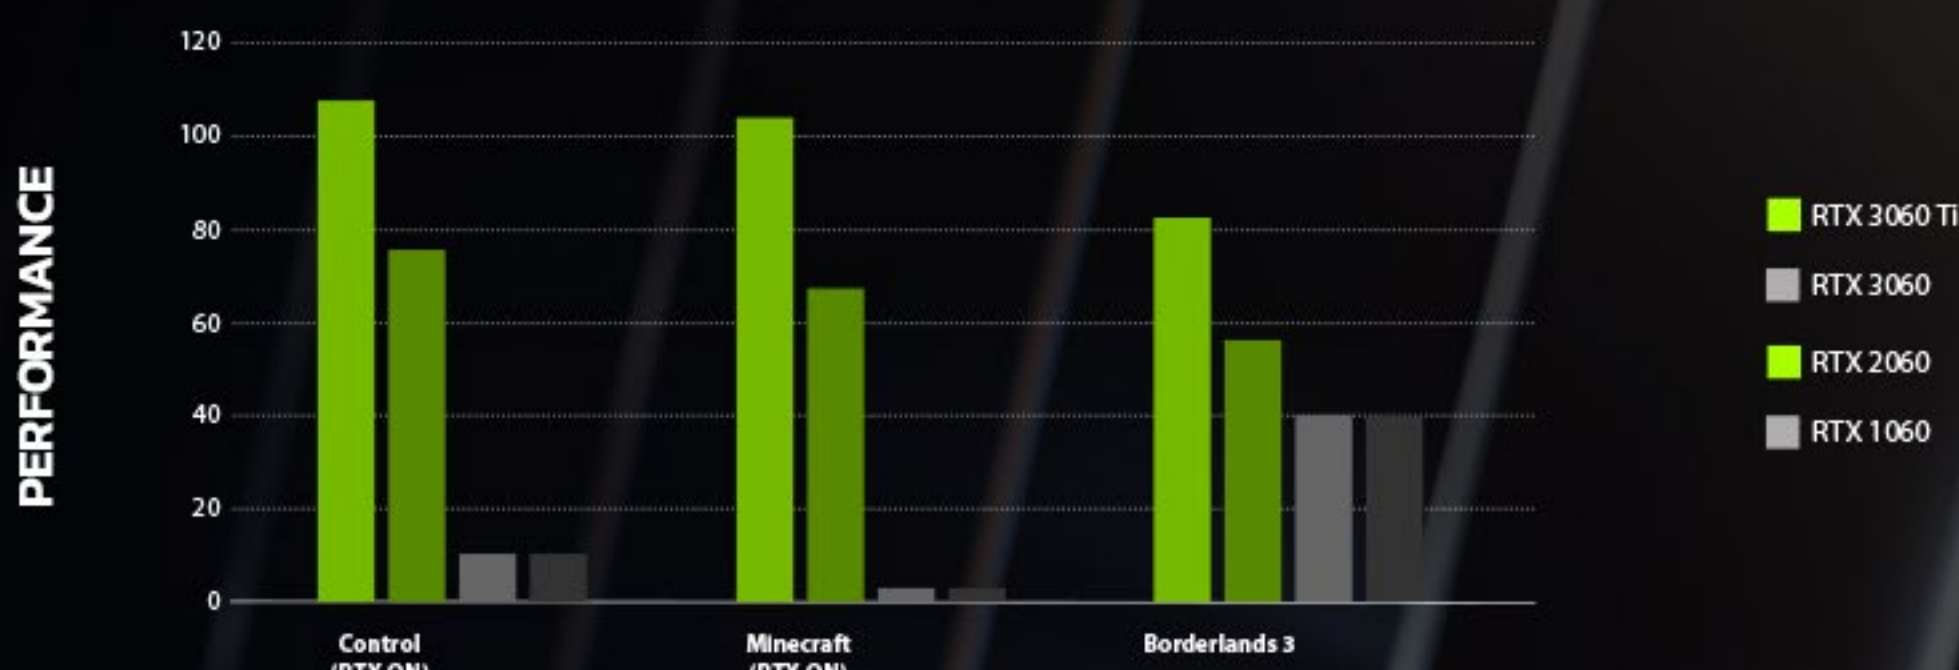

THE ULTIMATE PLAY

GeForce RTX 3060

The GeForce RTX™ 3060 lets you take on the latest games using the power of Ampere—NVIDIA's 2nd generation RTX architecture. Get incredible performance with dedicated 2nd gen RT Cores and 3rd gen Tensor Cores, streaming multiprocessors, and high-speed memory.

- **Cutting-Edge GPUs**
  NVIDIA Ampere Architecture
- **Most Realistic & Immersive Graphics**
  2nd Gen Ray Tracing
- **AI-accelerated Performance**
  NVIDIA DLSS
- **Lowest System Latency**
  NVIDIA Reflex
- **The Best Experience for Every Game**
  Game Ready Drivers
- **Built for Live Streaming**
  NVIDIA Encoder
- **AI-enhanced Voice & Video**
  NVIDIA Broadcast App
- **Fast-Track Your Creativity**
  NVIDIA Studio

UNLEASH THE STYLE AND COOLNESS

Equipped with a stock fan for cooling and four vibrant ARGB fans included. Enjoy unrivaled performance while keeping your system cool and stylish! The stock fan ensures efficient heat dissipation, allowing your system to perform optimally even during intense gaming sessions. Combined with four ARGB fans, your gaming setup will radiate with captivating lighting effects, immersing you in an unforgettable gaming ambiance.