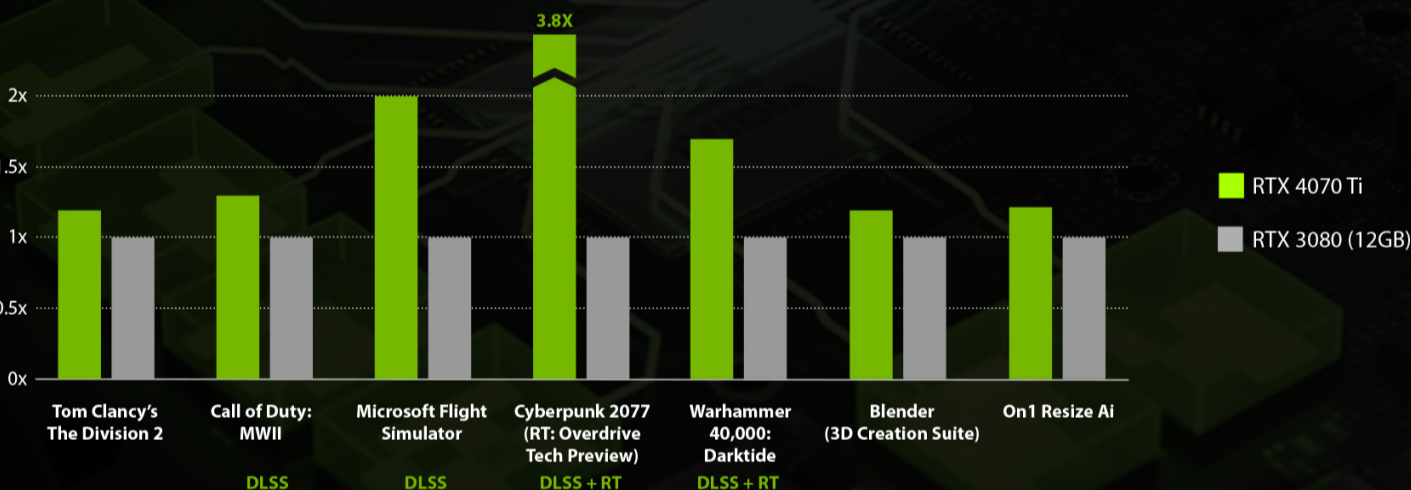

NVIDIA GeForce RTX 4070 Ti

Get equipped for stellar gaming and creating with the NVIDIA® GeForce RTX™ 4070 Ti. It's built with the ultra-efficient NVIDIA Ada Lovelace architecture. Experience fast ray tracing, AI-accelerated performance with DLSS 3, new ways to create, and much more.