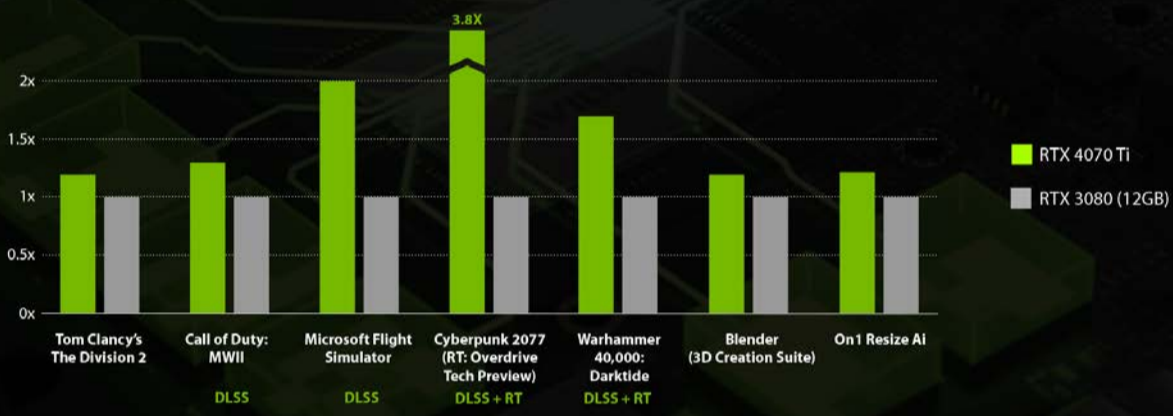

NVIDIA GeForce RTX 4070 Ti

Get equipped for stellar gaming and creating with the NVIDIA® GeForce RTX™ 4070 Ti. It's built with the ultra-efficient NVIDIA Ada Lovelace architecture. Experience fast ray tracing, AI-accelerated performance with DLSS 3, new ways to create, and much more.