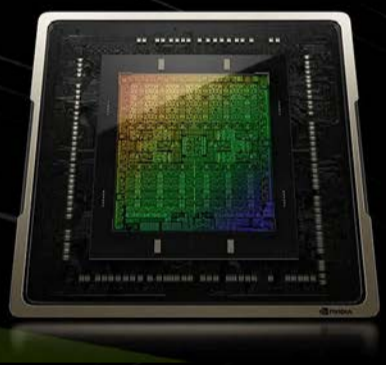

With lightning-fast performance and exceptional graphics, the Yari II 37KFC-47TIU will take your gaming experience to the next level. The Intel Core i7-13700KF processor delivers blistering speeds for even the most demanding games and applications, while the 32GB DDR5 5600MHz memory ensures seamless multitasking and effortless gaming. The GeForce RTX 4070 Ti graphics card provides ultra-realistic visuals and smooth frame rates, making it the perfect choice for avid gamers and content creators alike. Get ready to play like a pro!

On Performance-cores. Performance varies by use, configuration and other factors. Learn more at www.intel.com/PerformanceIndex. © Intel Corporation.

NVIDIA GeForce RTX 4070 Ti

Get equipped for stellar gaming and creating with the NVIDIA® GeForce RTX™ 4070 Ti. It's built with the ultra-efficient NVIDIA Ada Lovelace architecture. Experience fast ray tracing, AI-accelerated performance with DLSS 3, new ways to create, and much more.

The Ultimate Platform for Gamers and Creators Powered by GeForce RTX 40 Series and DLSS 3

- New Streaming Multiprocessors**
Up to 2X performance and power efficiency
- Fourth-Gen Tensor Cores**
Up to 4X performance with DLSS 3 vs. brute-force rendering
- Third-Gen RT Cores**
Up to 2X ray tracing performance

- Cutting-Edge GPUs**
NVIDIA Ada Lovelace architecture
- Realistic and Immersive Graphics**
Dedicated Ray Tracing Cores
- AI - Accelerated Performance**
NVIDIA DLSS 3
- Game-Winning Responsiveness**
NVIDIA Reflex low-latency platform
- Built for Live Streaming**
NVIDIA Encoder
- AI - Enhanced Voice and Video**
RTX Video Super Resolution and NVIDIA Broadcast
- Fast-Track your Creativity**
NVIDIA Studio
- Performance and Reliability**
Game Ready and Studio Drivers