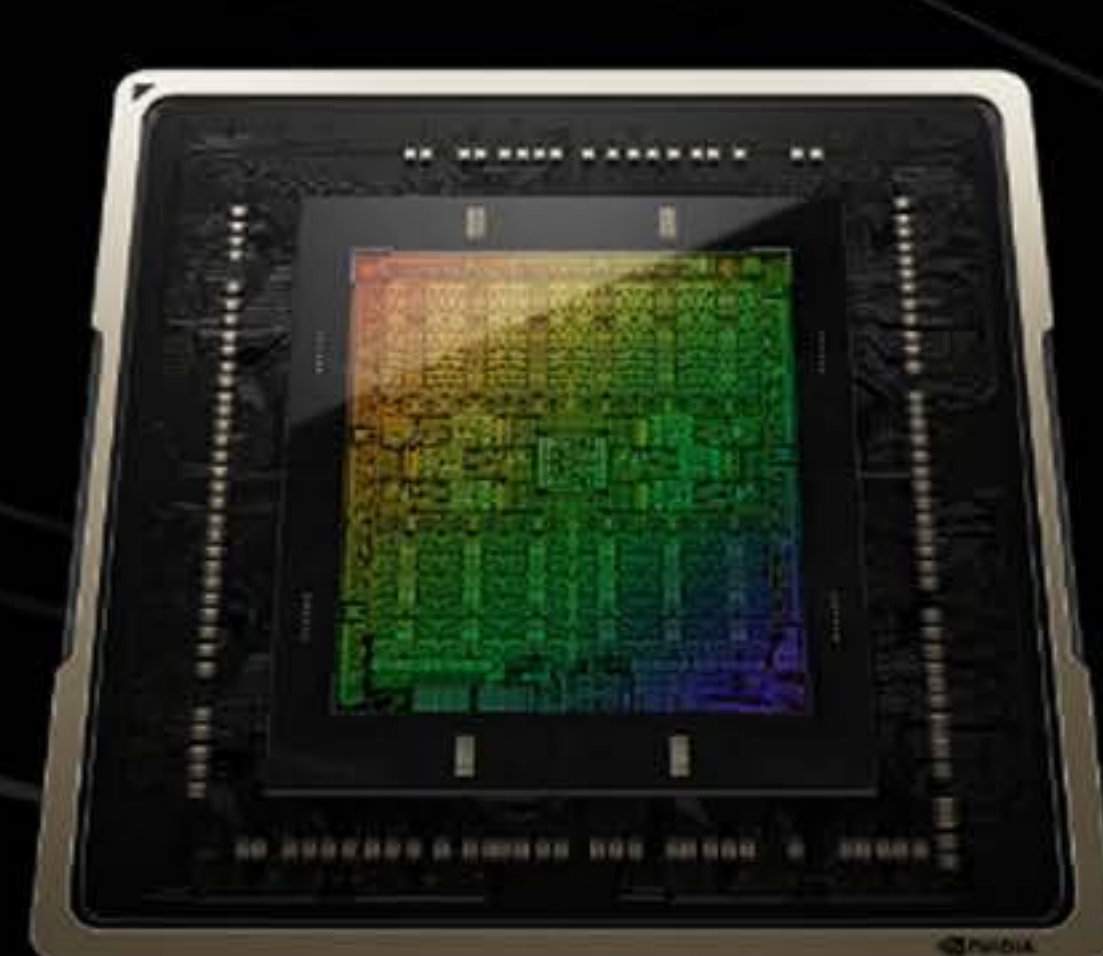

Powered by GeForce RTX 40 Series and DLSS 3