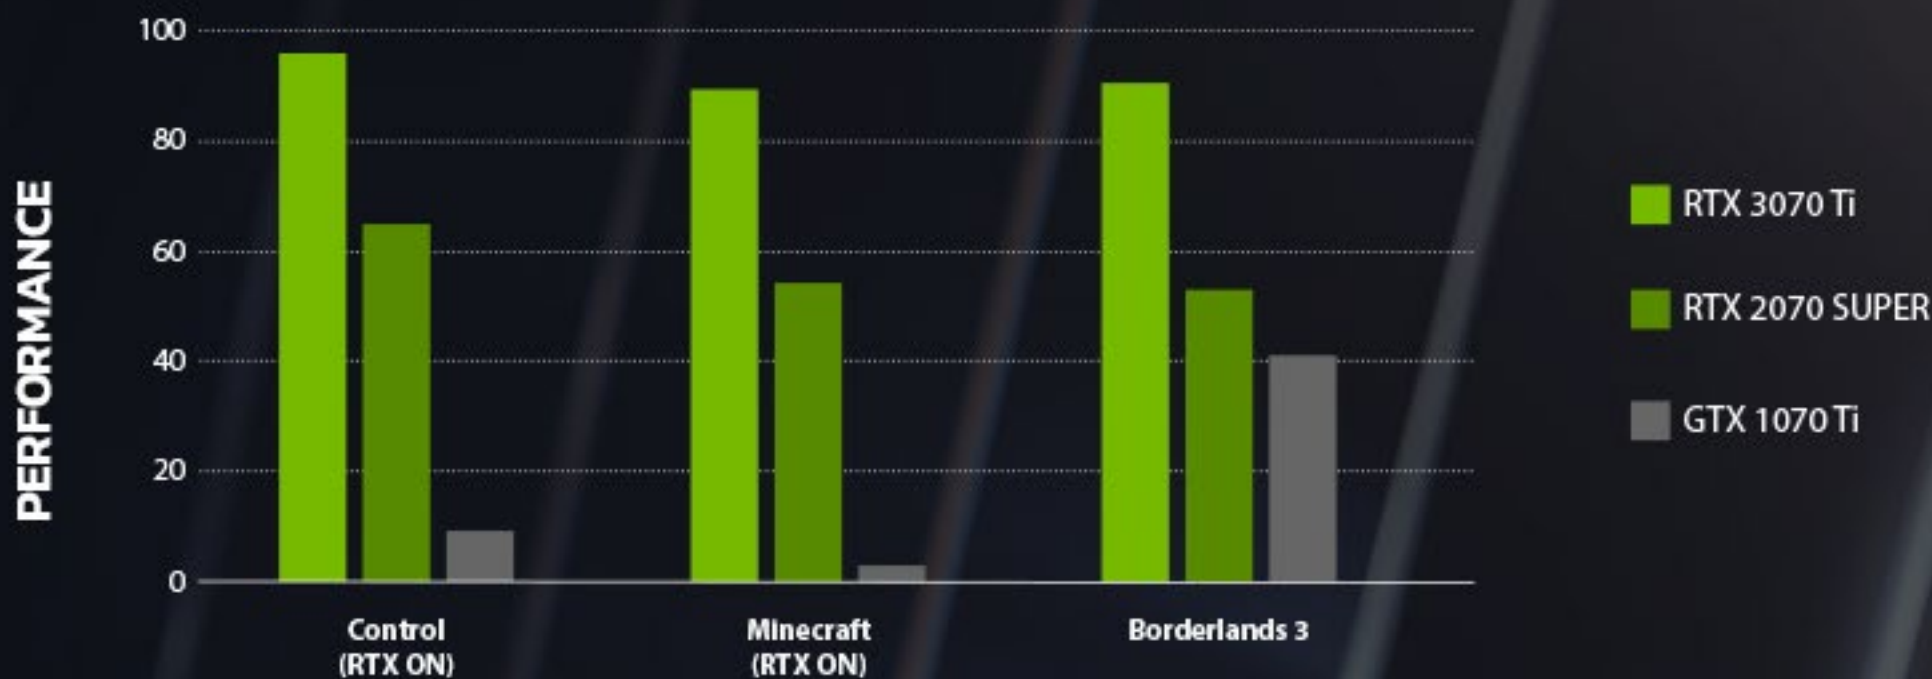

THE ULTIMATE PLAY GeForce RTX 3070 Ti

The GeForce RTX™ 3070 Ti graphics card is powered by Ampere—NVIDIA's 2nd gen RTX architecture. Built with dedicated 2nd gen RT Cores and 3rd gen Tensor Cores, streaming multiprocessors, and high-speed memory, they give you the power you need to rip through the most demanding games.

Cutting-Edge GPUs
NVIDIA Ampere Architecture

Most Realistic & Immersive Graphics
2nd Gen Ray Tracing

AI-accelerated Performance
NVIDIA DLSS

Lowest System Latency
NVIDIA Reflex

The Best Experience for Every Game
Game Ready Drivers

Built for Live Streaming
NVIDIA Encoder

AI-enhanced Voice & Video
NVIDIA Broadcast App

Fast-Track Your Creativity
NVIDIA Studio

POWER AND AESTHETICS COMBINED

Equipped with an efficient AIO - 240mm liquid cooler and six captivating ARGB fans, the Yari II 36KFB-37TIU is built to handle the most demanding games while delivering stunning aesthetics. With the AIO - 240mm liquid cooler, you can keep your system running cool even during intense gaming sessions. And immerse yourself in a captivating gaming ambiance with six ARGB fans that illuminate your setup with mesmerizing lighting effects. Create your unique gaming atmosphere and take your gaming experience to new visual heights!