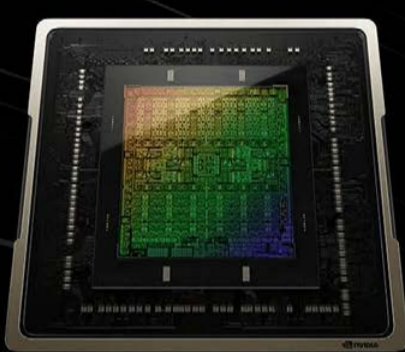

The Ultimate Platform for Gamers and Creators
Powered by GeForce RTX 40 Series and DLSS 3