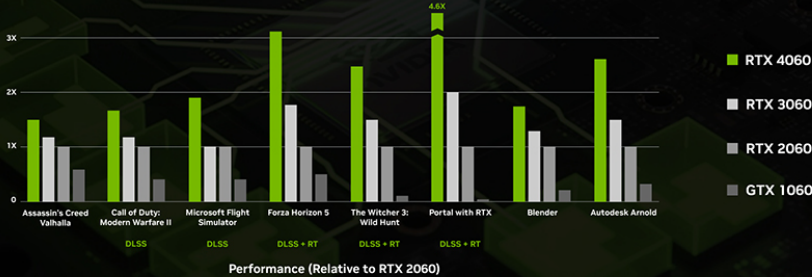

NVIDIA GeForce RTX 4060

Game, stream, create. The GeForce RTX 4060 lets you take on the latest games and apps with the ultra-efficient NVIDIA Ada Lovelace architecture. Experience immersive, AI-accelerated gaming with ray tracing and DLSS 3, and supercharge your creative process and productivity with NVIDIA Studio.

The Ultimate Platform for Gamers and Creators

Powered by GeForce RTX 40 Series and DLSS 3

New Streaming Multiprocessors
Up to 2X performance and power efficiency

Fourth-Gen Tensor Cores
Up to 4X performance with DLSS 3 vs. brute-force rendering

Third-Gen RT Cores
Up to 2X ray tracing performance