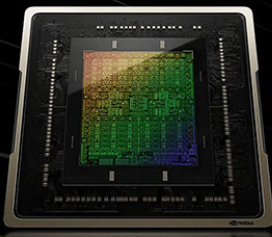

CONQUER THE GAME

With **GeForce RTX 4060**

YARI II 27FOB-460IU

CPU	Intel Core i7 12700F
MOTHERBOARD	B660
MEMORY	16GB DDR4 3200MHz
GPU	RTX 4060
POWER SUPPLY	650W 80+ Gold
HARD DRIVE 1	512 GB NVMe Gen. 3
HARD DRIVE 2	2 TB 3.5" HDD
INCLUDES	Keyboard and Mouse
WARRANTY	Yeyian Shield - Silver

IMMERSIVE GAMING EXPERIENCE

Experience unparalleled gaming performance with the Yari II 27FOB-460IU. Featuring the Intel Core i7 12700F, 16GB DDR4 3200MHz RAM, and the cutting-edge GeForce RTX 4060, prepare to be immersed in a world of gaming excellence. Dominate the competition, enjoy stunning visuals, and unleash your gaming potential with the Yari II 27FOB-460IU. Upgrade now and elevate your gaming experience!

12th Gen Intel® Core™ desktop processors

Built for the next generation of gaming.

i7 Up to **4.9 GHz** Max Clock Speed

12 Cores
8 Performance-core
4 Efficient-core

20 Threads
16 on Performance-core
4 on Efficient-core

Unlocked and overclockable

GEFORCE RTX

NVIDIA GeForce RTX 4060

Game, stream, create. The GeForce RTX 4060 lets you take on the latest games and apps with the ultra-efficient NVIDIA Ada Lovelace architecture. Experience immersive, AI-accelerated gaming with ray tracing and DLSS 3, and supercharge your creative process and productivity with NVIDIA Studio.

The Ultimate Platform for Gamers and Creators

Powered by GeForce RTX 40 Series and DLSS 3

New Streaming Multiprocessors
Up to 2X performance and power efficiency

Fourth-Gen Tensor Cores
Up to 4X performance with DLSS 3 vs. brute-force rendering

Third-Gen RT Cores
Up to 2X ray tracing performance

Cutting-Edge GPUs
NVIDIA Ada Lovelace architecture

Realistic and Immersive Graphics
Dedicated Ray Tracing Cores

AI - Accelerated Performance
NVIDIA DLSS 3