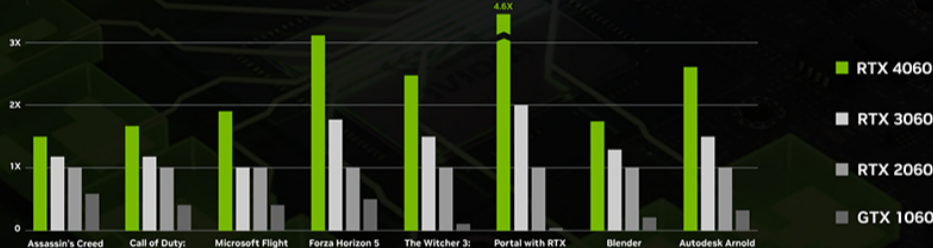

NVIDIA GeForce RTX 4060

Game, stream, create. The GeForce RTX 4060 lets you take on the latest games and apps with the ultra-efficient NVIDIA Ada Lovelace architecture. Experience immersive, AI-accelerated gaming with ray tracing and DLSS 3, and supercharge your creative process and productivity with NVIDIA Studio.