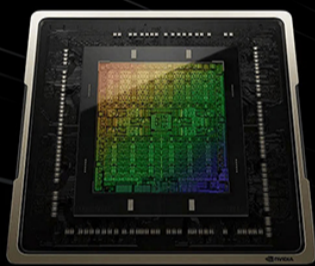

The Ultimate Platform for Gamers and Creators
Powered by GeForce RTX 40 Series and DLSS 3