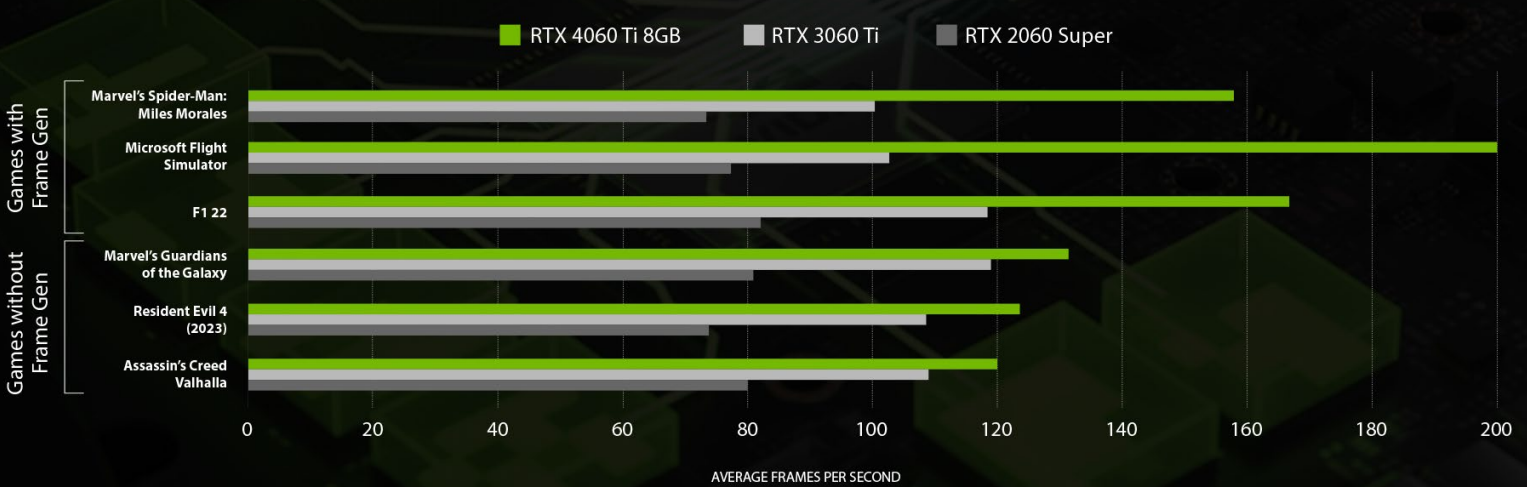

NVIDIA GeForce RTX 4060 Ti

Game, stream, create. The GeForce RTX 4060 Ti lets you take on the latest games and apps with the ultra-efficient NVIDIA Ada Lovelace architecture. Experience immersive, AI-accelerated gaming with ray tracing and DLSS 3, and supercharge your creative process and productivity with NVIDIA Studio.