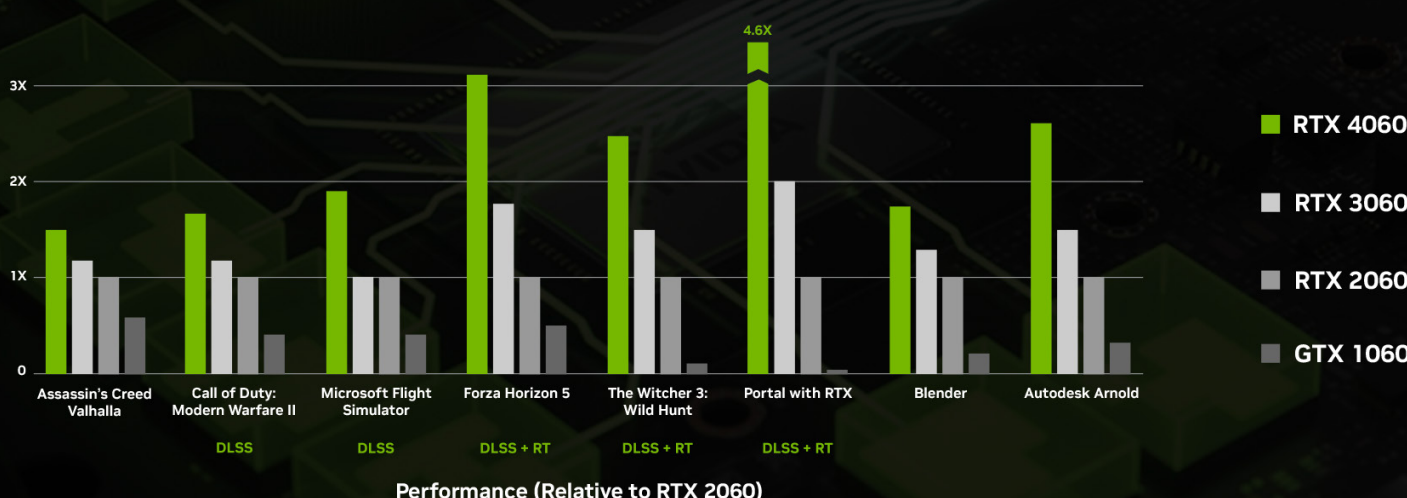

NVIDIA GeForce RTX 4060

Game, stream, create. The GeForce RTX 4060 lets you take on the latest games and apps with the ultra-efficient NVIDIA Ada Lovelace architecture. Experience immersive, AI-accelerated gaming with ray tracing and DLSS 3, and supercharge your creative process and productivity with NVIDIA Studio.