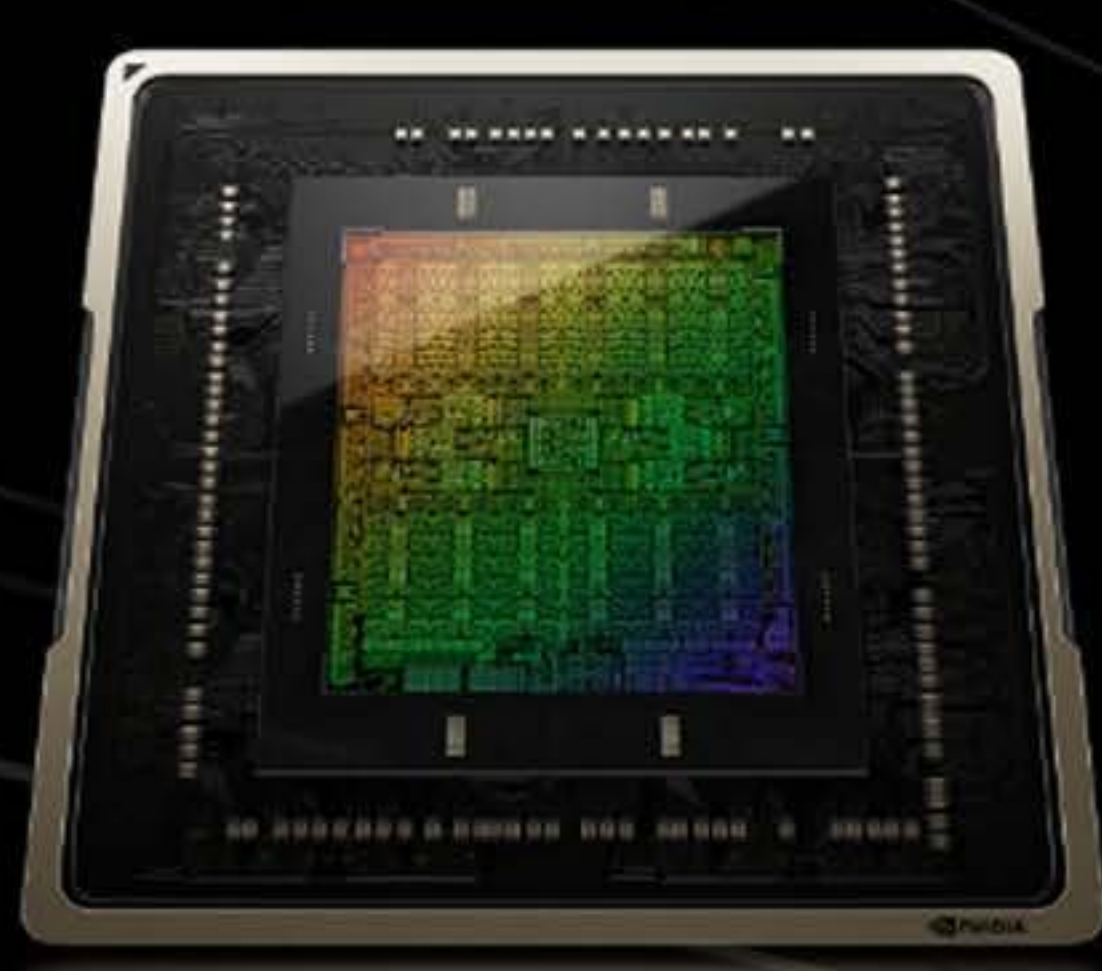

Powered by GeForce RTX 40 Series and DLSS 3