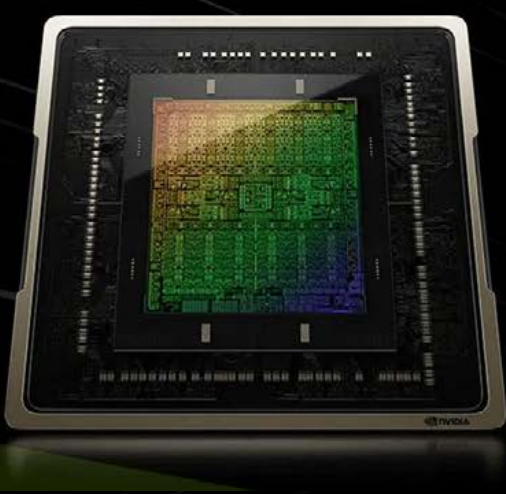

The Ultimate Platform for Gamers and Creators Powered by GeForce RTX 40 Series and DLSS 3