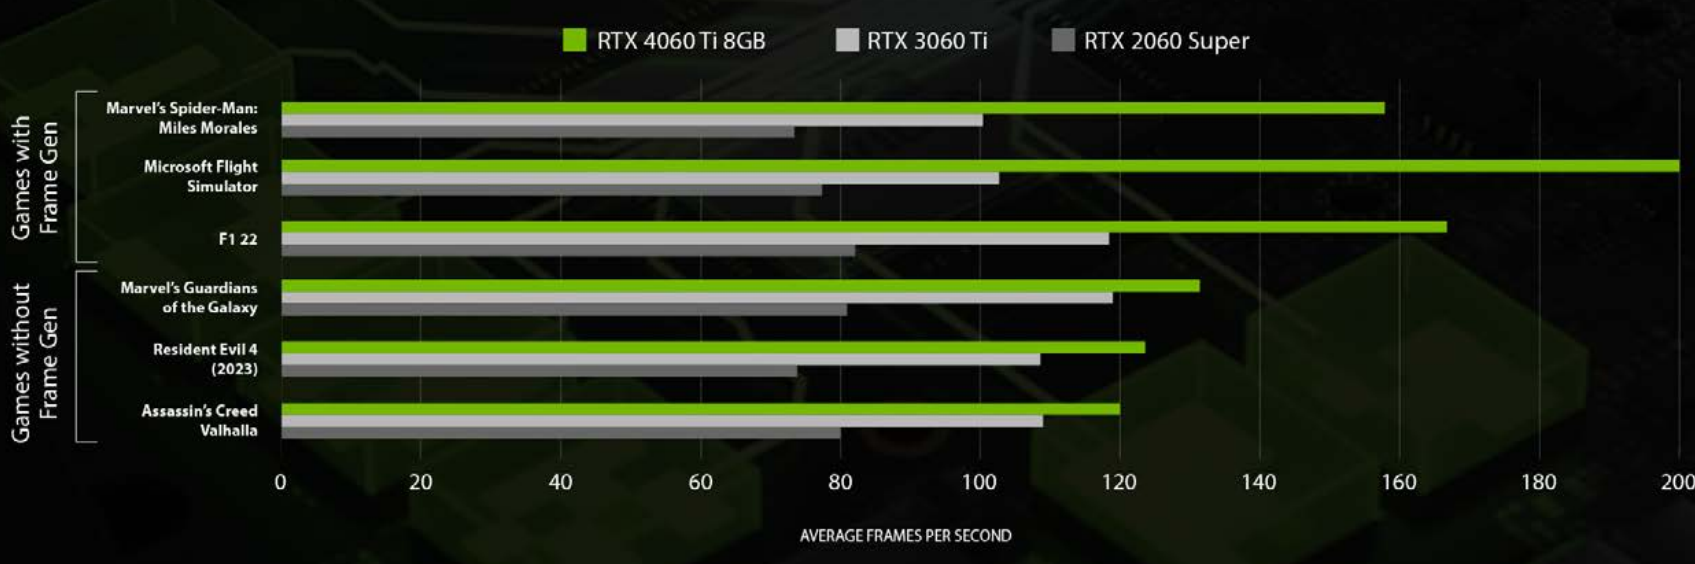

NVIDIA GeForce RTX 4060 Ti

Game, stream, create. The GeForce RTX 4060 Ti lets you take on the latest games and apps with the ultra-efficient NVIDIA Ada Lovelace architecture. Experience immersive, AI-accelerated gaming with ray tracing and DLSS 3, and supercharge your creative process and productivity with NVIDIA Studio.