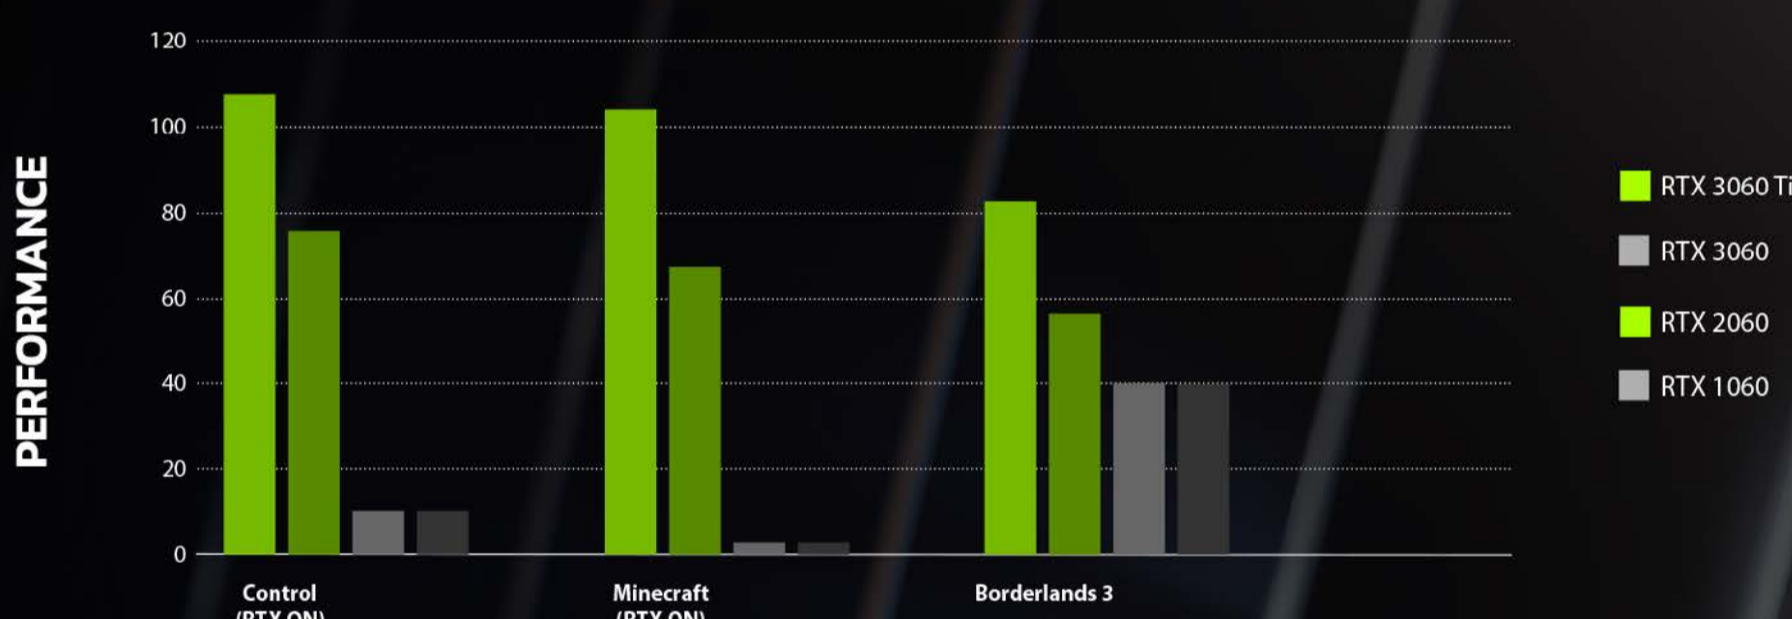

Cutting-Edge GPUs
NVIDIA Ampere Architecture

Most Realistic & Immersive Graphics
2nd Gen Ray Tracing

AI-accelerated Performance
NVIDIA DLSS

Lowest System Latency
NVIDIA Reflex

The Best Experience for Every Game
Game Ready Drivers

Built for Live Streaming
NVIDIA Encoder

AI-enhanced Voice & Video
NVIDIA Broadcast App

Fast-Track Your Creativity
NVIDIA Studio

POWERFUL LOW-NOISE COOLING

The Shoge 14FOB-36TIU is built to impress with its 6 included ARGB fans that add a stunning visual element to your gaming setup. The fans are not just for looks, they also provide exceptional cooling to keep your system running smoothly even during intense gaming sessions. With these fans, you can expect maximum performance and an eye-catching look that will set your gaming setup apart from the rest.