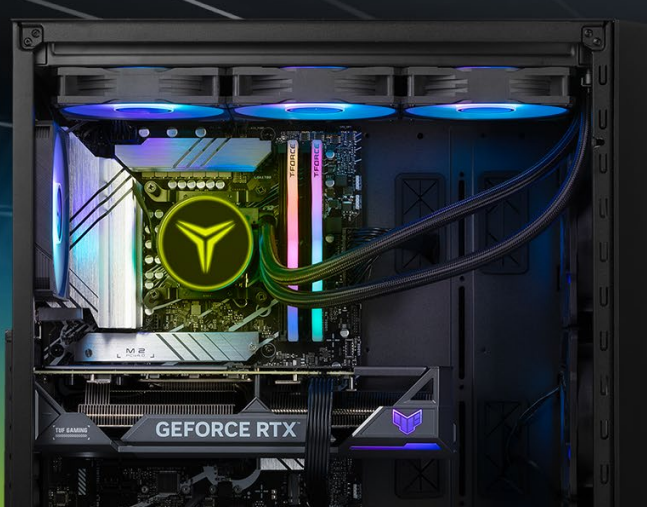

Blazing-Fast Memory

32GB DDR5 5600MHz RAM ensures smooth multitasking and responsive gaming experiences.