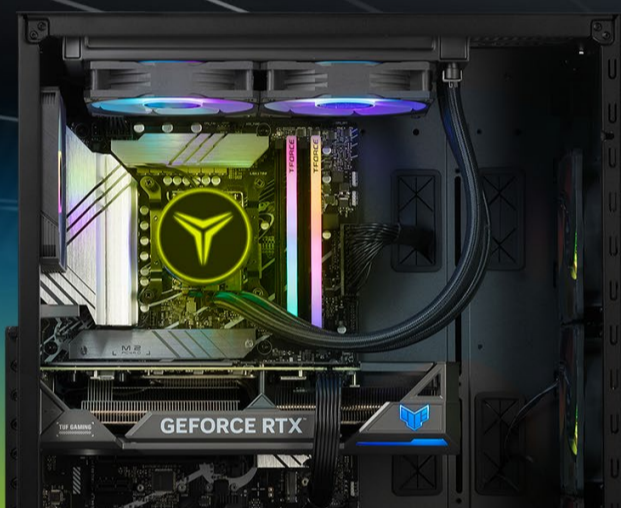

¹On Performance-cores. Performance varies by use, configuration and other factors. Learn more at www.Intel.com/PerformanceIndex. © Intel Corporation.

GeForce RTX 4070 SUPER SUPER Fast. SUPER Powered.

Get equipped for supercharged gaming and creating with the NVIDIA® GeForce RTX™ 4070 SUPER. It's built with the ultra-efficient NVIDIA Ada Lovelace architecture. Experience super fast ray tracing, AI-accelerated performance with DLSS 3, new ways to create, and much more.

Swift Multitasking and Rapid Loading

Experience seamless multitasking with 16GB DDR5 5600MHz RAM and enjoy rapid game loading with a 1TB NVMe SSD Gen. 3.

Aesthetically Pleasing Design

Elevate your gaming setup with the sleek Phoenix Glass case, adorned with 6X ARGB fans for a visually stunning ambiance.