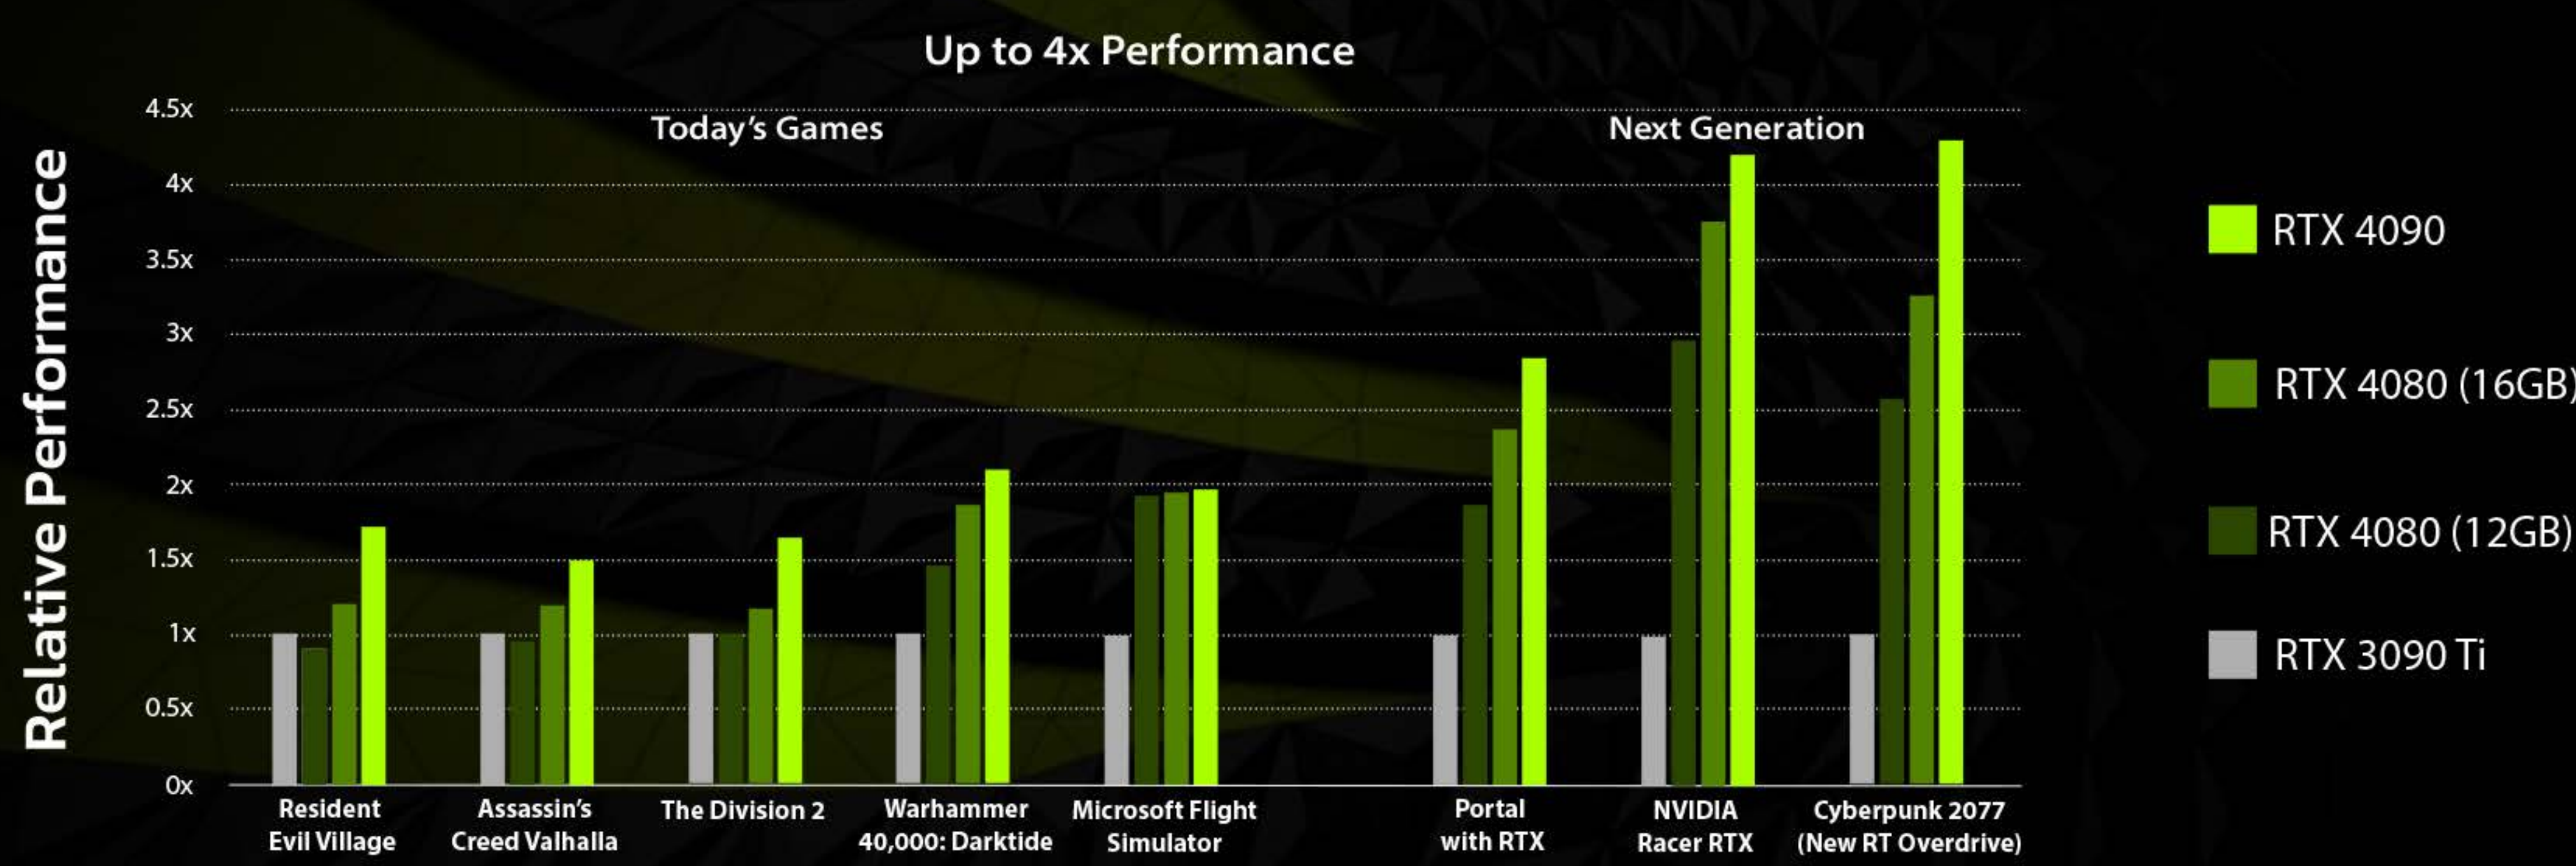

GEFORCE RTX 4080: ULTRA PERFORMANCE

The NVIDIA® GeForce RTX™ 4080 delivers the ultra performance and features that enthusiast gamers and creators demand. Bring your games and creative projects to life with ray tracing and AI-powered graphics. It's powered by the ultra-efficient NVIDIA Ada Lovelace architecture and 16GB of superfast G6X memory.