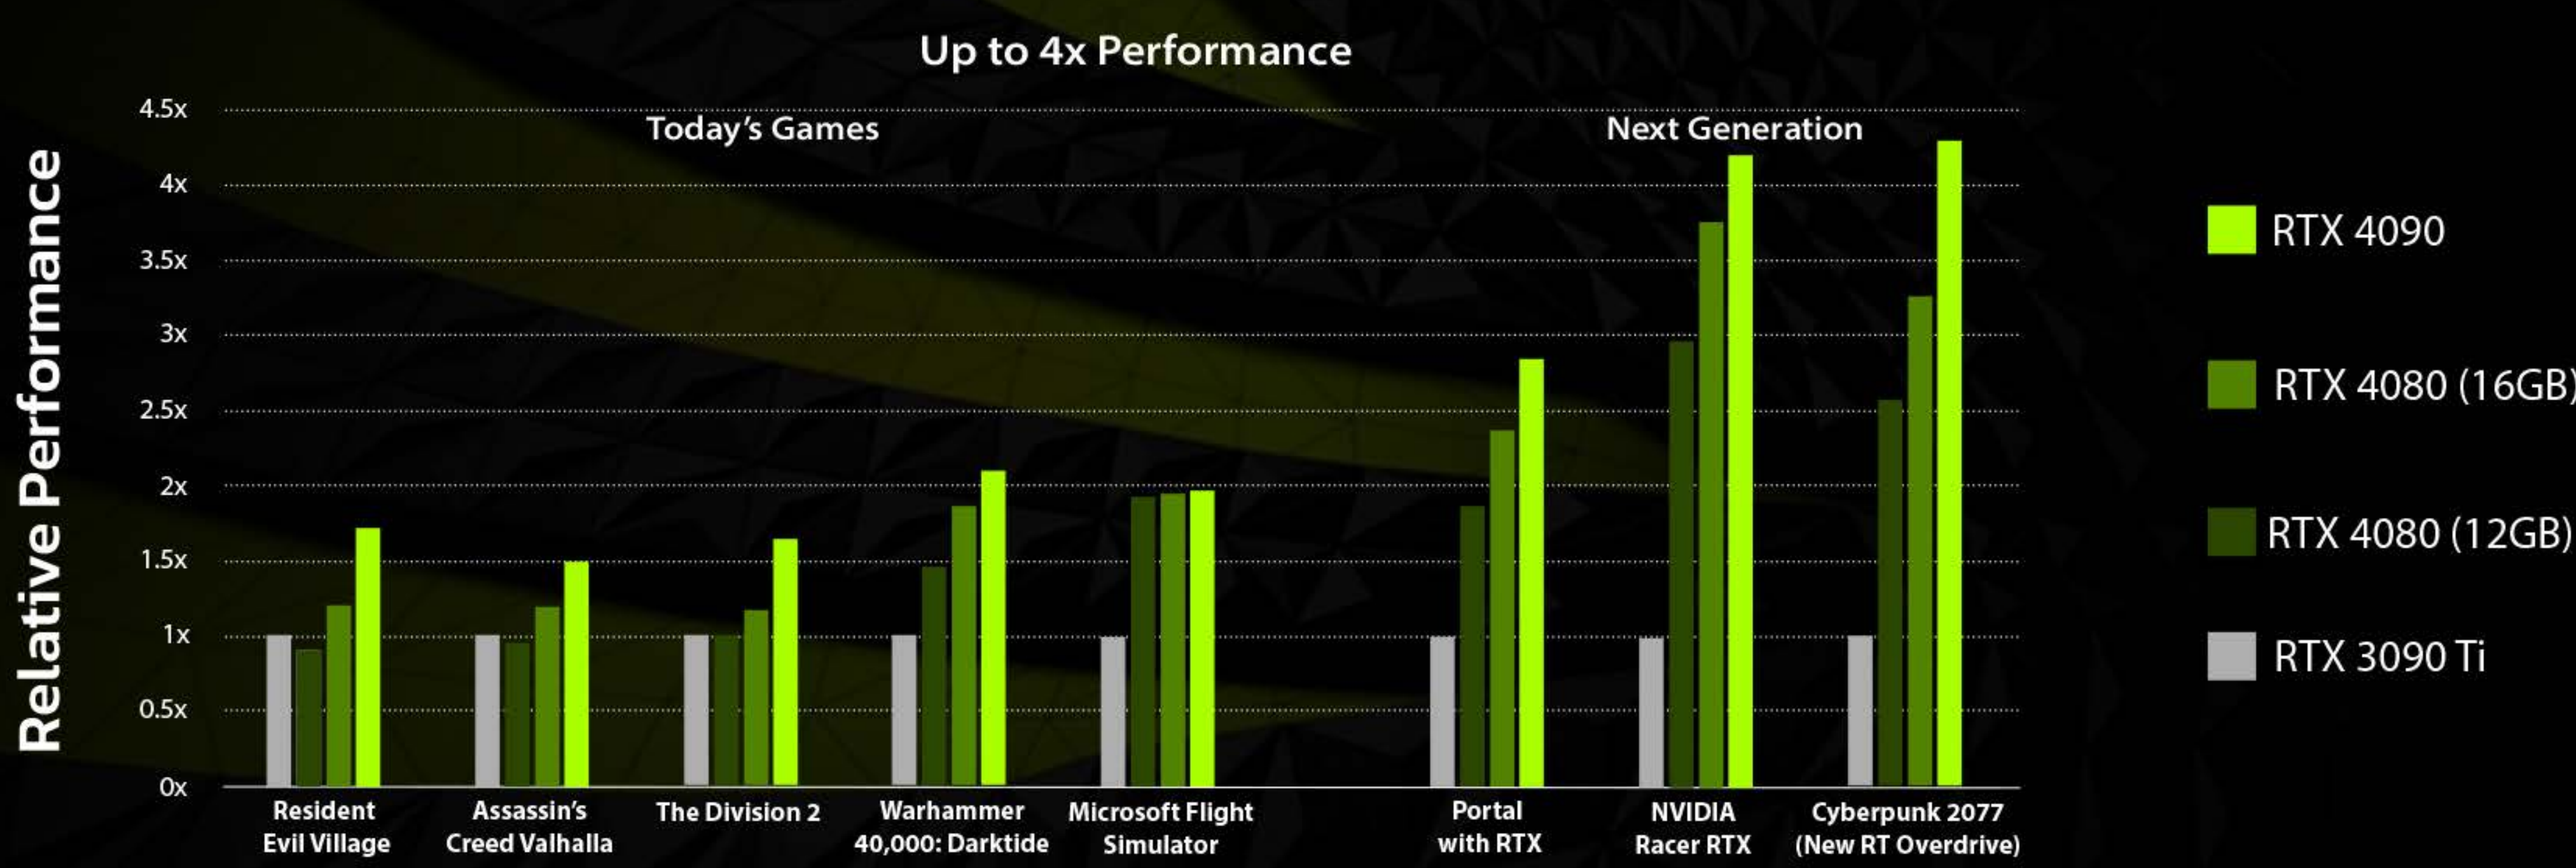

*On Performance-cores. Performance varies by use, configuration and other factors. Learn more at www.Intel.com/PerformanceIndex. © Intel Corporation.

GEFORCE RTX 4090: BEYOND FAST

The NVIDIA® GeForce RTX™ 4090 is the ultimate GeForce GPU. It brings an enormous leap in performance, efficiency, and AI-powered graphics. It's powered by the NVIDIA Ada Lovelace architecture and comes with 24 GB of G6X memory to deliver the ultimate experience for gamers and creators.