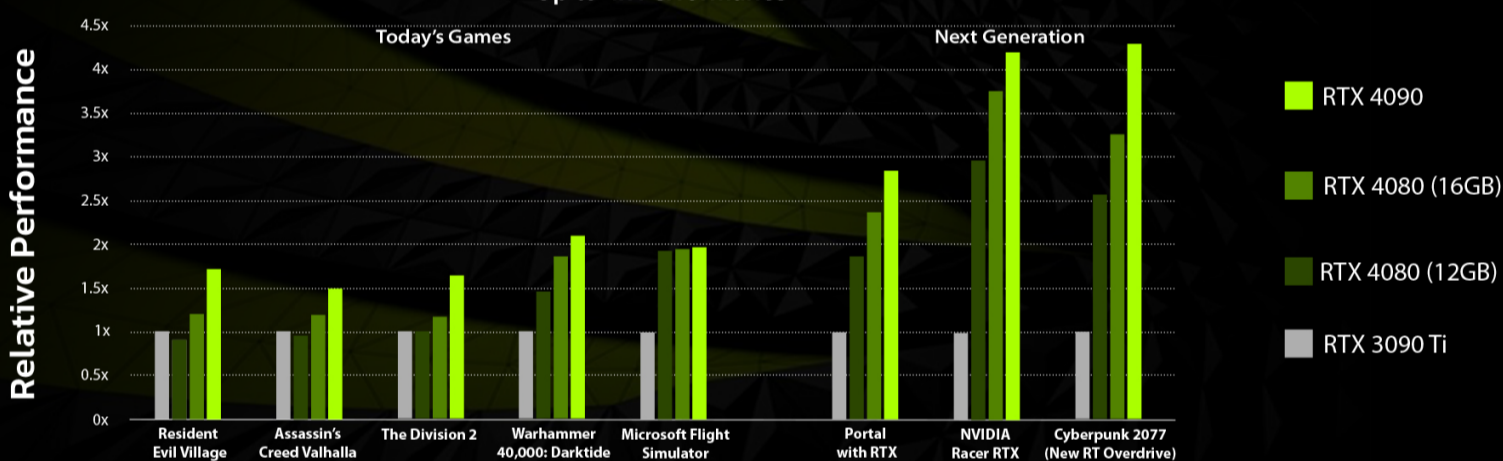

Up to 4x Performance