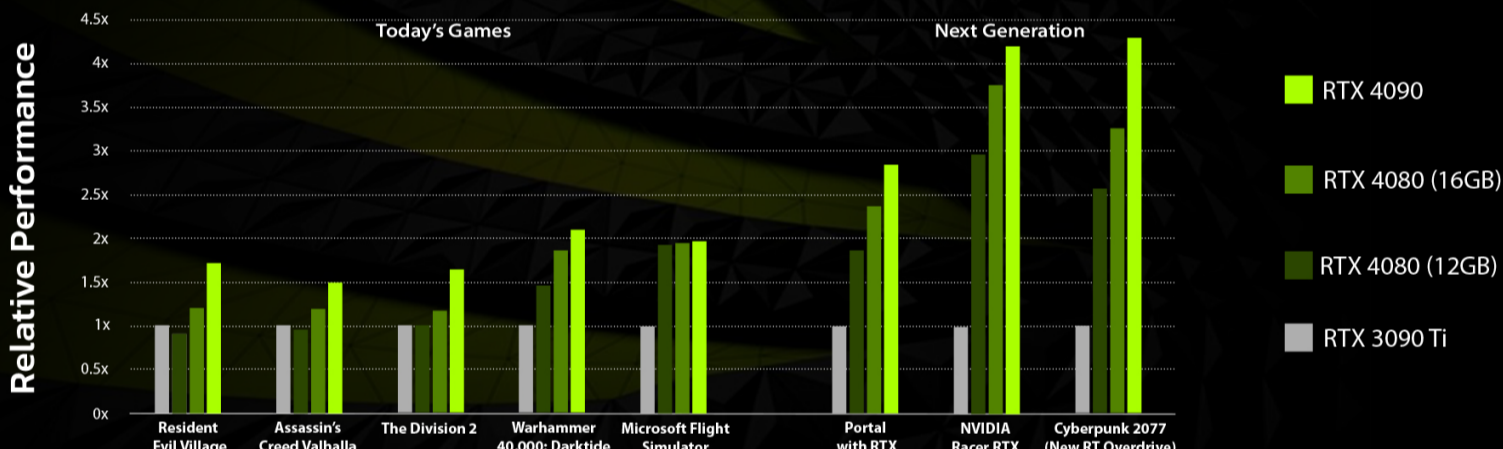

Up to 4x Performance