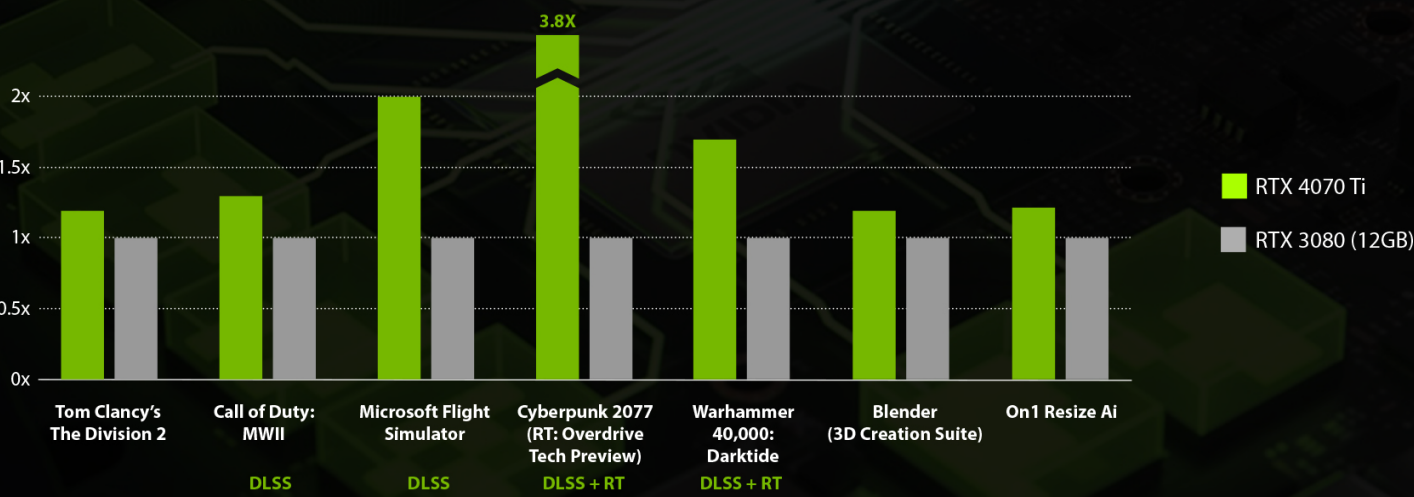

NVIDIA GeForce RTX 4070 Ti

Get equipped for stellar gaming and creating with the NVIDIA® GeForce RTX™ 4070 Ti. It's built with the ultra-efficient NVIDIA Ada Lovelace architecture. Experience fast ray tracing, AI-accelerated performance with DLSS 3, new ways to create, and much more.