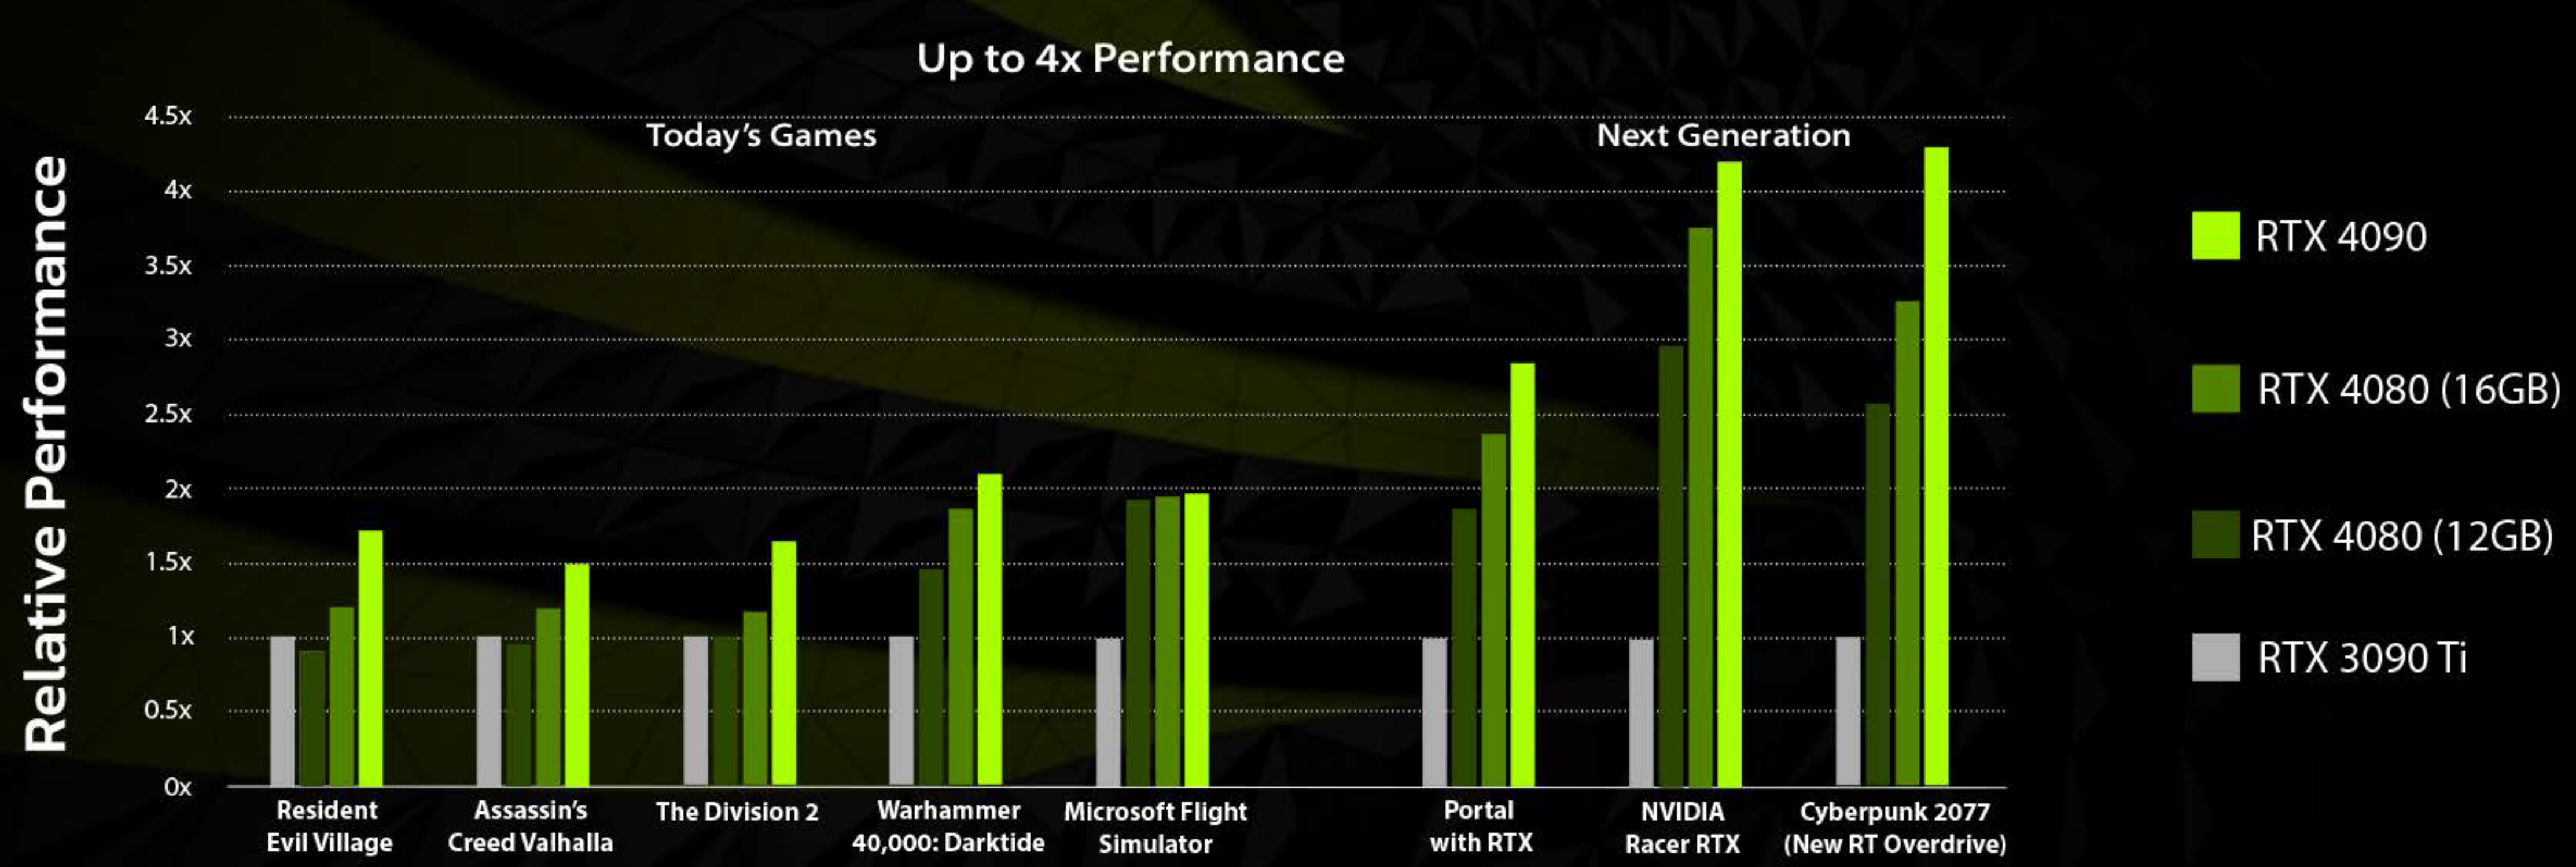

GEFORCE RTX 4090: BEYOND FAST

The NVIDIA® GeForce RTX™ 4090 is the ultimate GeForce GPU. It brings an enormous leap in performance, efficiency, and AI-powered graphics. It's powered by the NVIDIA Ada Lovelace architecture and comes with 24 GB of G6X memory to deliver the ultimate experience for gamers and creators.