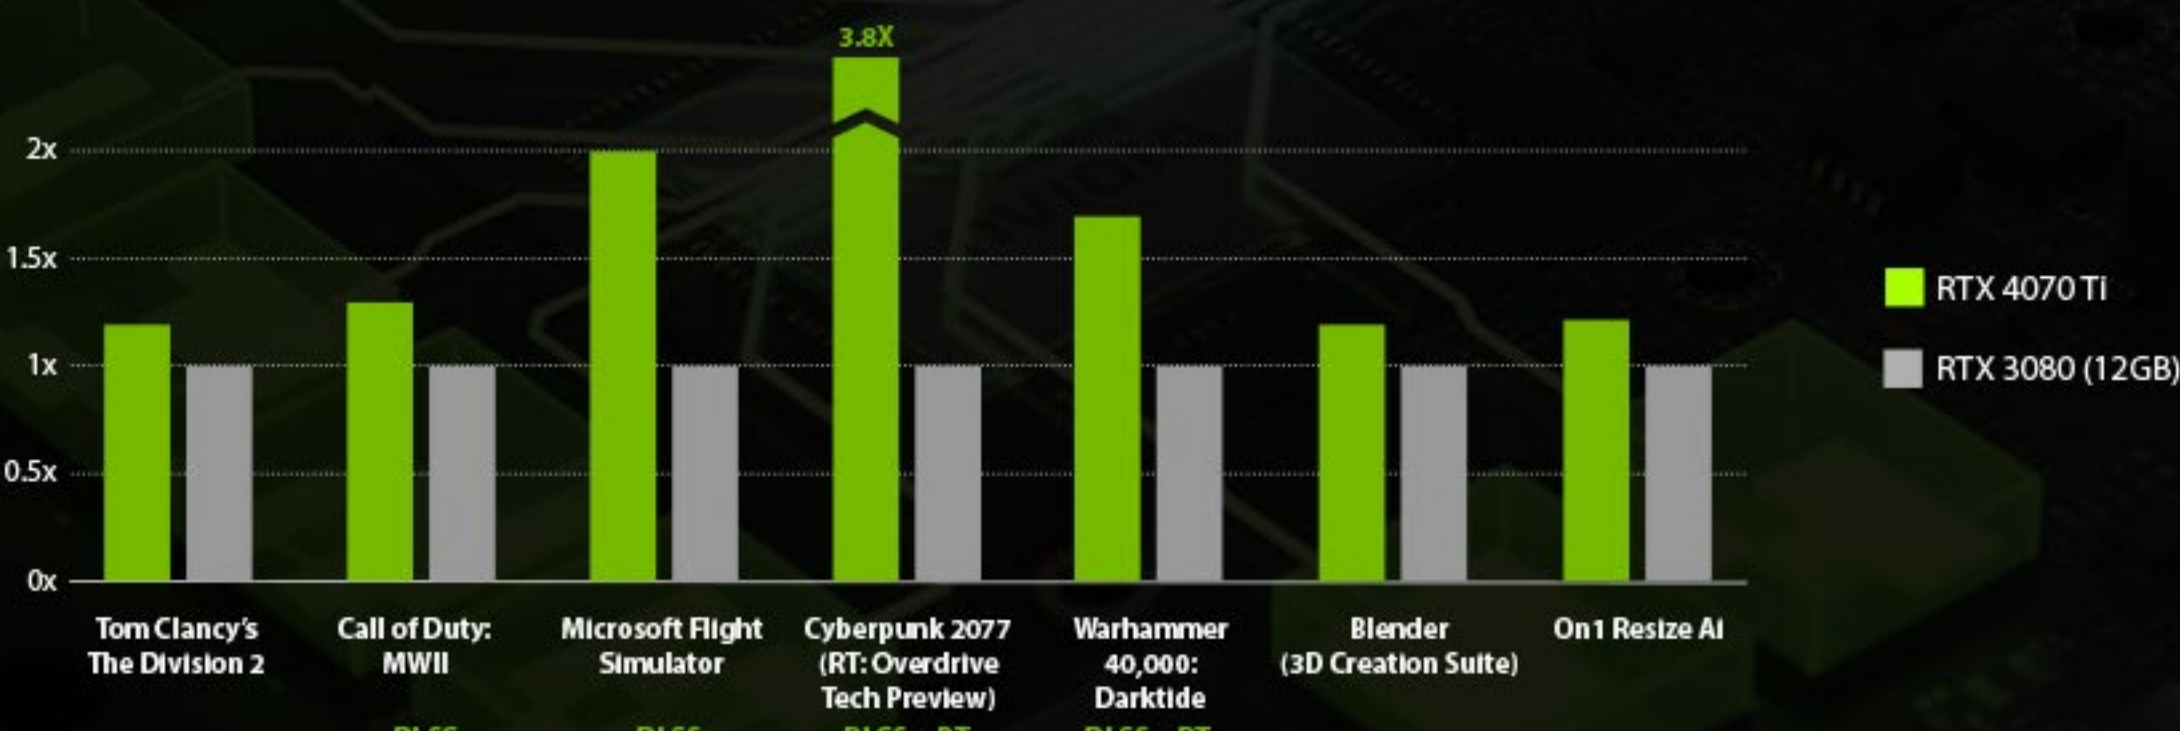

GEFORCE RTX

NVIDIA GeForce RTX 4070 Ti

Get equipped for stellar gaming and creating with the NVIDIA® GeForce RTX™ 4070 Ti. It's built with the ultra-efficient NVIDIA Ada Lovelace architecture. Experience fast ray tracing, AI-accelerated performance with DLSS 3, new ways to create, and much more.

The Ultimate Platform for Gamers and Creators

Powered by GeForce RTX 40 Series and DLSS 3

- **New Streaming Multiprocessors**
  Up to 2X performance and power efficiency
- **Fourth-Gen Tensor Cores**
  Up to 4X performance with DLSS 3 vs. brute-force rendering
- **Third-Gen RT Cores**
  Up to 2X ray tracing performance

- **Cutting-Edge GPUs**
  NVIDIA Ada Lovelace architecture
- **Realistic and Immersive Graphics**
  Dedicated Ray Tracing Cores
- **AI - Accelerated Performance**
  NVIDIA DLSS 3
- **Game-Winning Responsiveness**
  NVIDIA Reflex low-latency platform
- **Built for Live Streaming**
  NVIDIA Encoder
- **AI - Enhanced Voice and Video**
  RTX Video Super Resolution and NVIDIA Broadcast
- **Fast-Track your Creativity**
  NVIDIA Studio
- **Performance and Reliability**
  Game Ready and Studio Drivers

EFFICIENT COOLING, MESMERIZING LIGHTS

Equipped with a top-of-the-line AIO 360mm liquid cooler and a dazzling array of 6 ARGB fans, the Odachi 39KFC-47TIU ensures optimal cooling efficiency and creates a captivating visual spectacle. The AIO 360mm liquid cooler takes cooling technology to new heights. With its advanced design and superior heat dissipation capabilities, it keeps your CPU running at optimal temperatures, transform your gaming rig into a visual masterpiece.