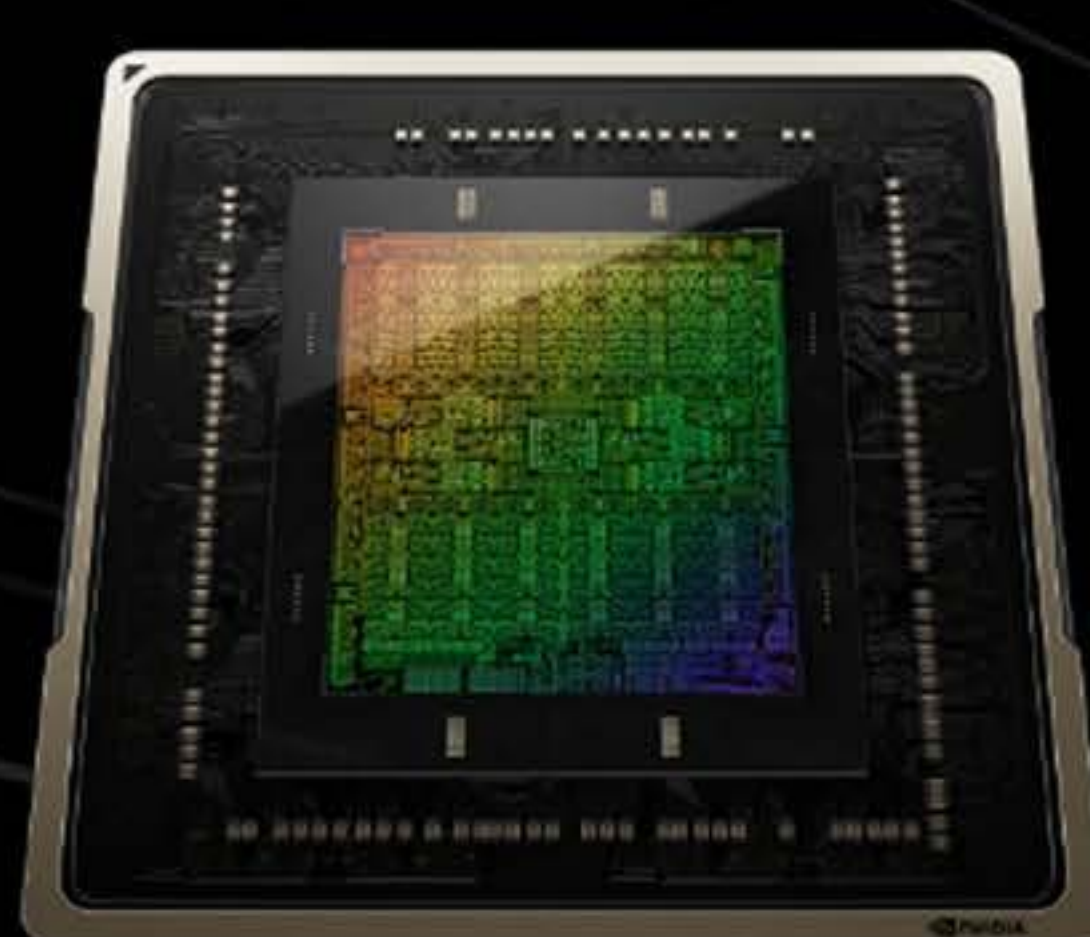

Powered by GeForce RTX 40 Series and DLSS 3