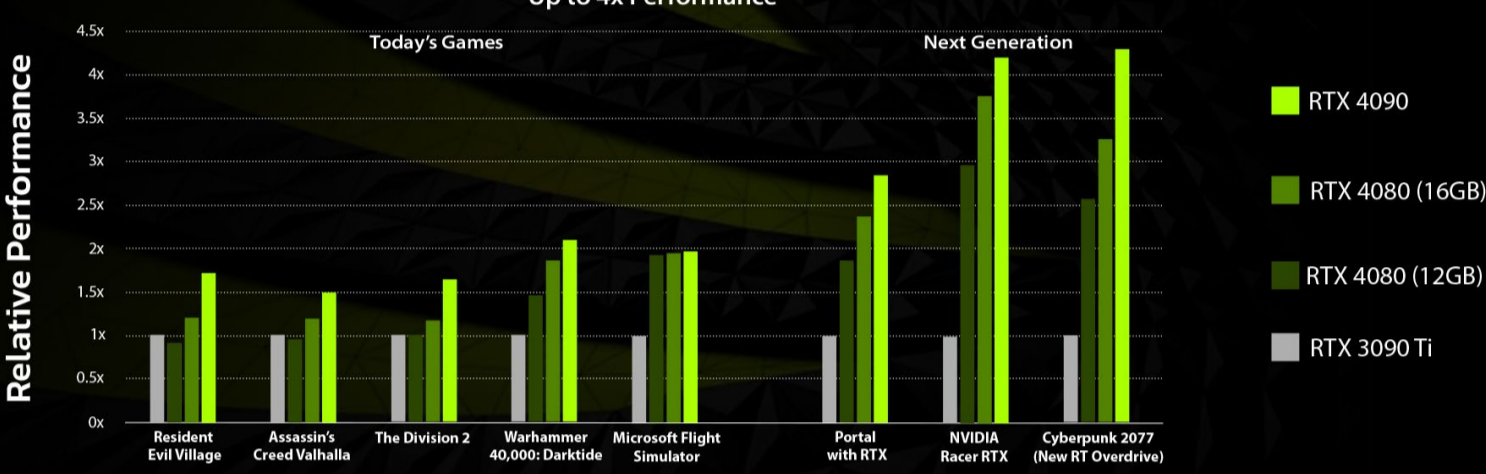

Forged in Elegance,
FUELED BY INNOVATION

Game without compromise.

Go beyond performance with Intel® Core™ i9 processors.

GEFORCE RTX 4090: BEYOND FAST

The NVIDIA® GeForce RTX™ 4090 is the ultimate GeForce GPU. It brings an enormous leap in performance, efficiency, and AI-powered graphics. It's powered by the NVIDIA Ada Lovelace architecture and comes with 24 GB of G6X memory to deliver the ultimate experience for gamers and creators.

Up to 4x Performance

Masterful Cooling inside a Full-Tower

Step into the immersive world of gaming excellence with the **Mirage X 49KFC-4901U**, encased in the spectacular **Mirage X full-tower chassis**. Delight in a gaming masterpiece where the **aerodynamic front panel enhances airflow**, ensuring continuous powerful performance. The **customized tempered glass design** transforms your gaming rig into an art installation, radiating luminosity and symbolizing your unwavering commitment to excellence. With a potent **cooling system featuring a 360mm AIO and seven ARGB fans**, the **Mirage X 49KFC-4901U** not only ensures efficient temperature control but also serves as the ideal canvas for your gaming adventures and content creation pursuits.

Seamless Speed, Endless Space

Fueled by a **32GB DDR5 6000MHz RAM RGB**, the **Mirage X 49KFC-4901U** stands as a testament to seamless multitasking and rapid data processing. Elevate your gaming and content creation endeavors with the expansive **2TB NVMe Gen. 4 primary storage**, ensuring lightning-fast load times and ample space for your growing game library. Additionally, the **Mirage X 49KFC-4901U** offers a spacious **2TB 3.5" HDD Gen SATA III** as secondary storage, providing a robust solution for your storage needs.