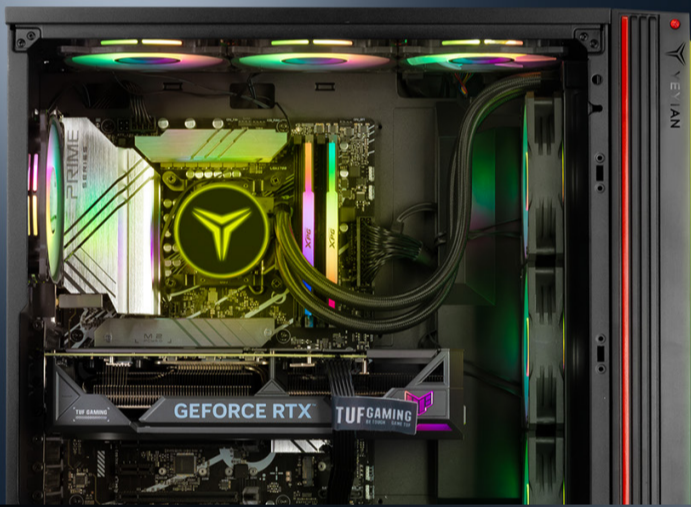

GeForce RTX 4080 SUPER

SUPER Fast. SUPER Powered.

Supercharge your PC with the NVIDIA® GeForce RTX™ 4080 SUPER and RTX 4080. Bring your games and creative projects to life with accelerated ray tracing and AI-powered graphics. They're powered by the ultra-efficient NVIDIA Ada Lovelace architecture and 16GB of super-fast G6X memory.

Cooling Excellence

Discover exceptional cooling capabilities with the **Mirage S 39KFC-48SIU**. Featuring an advanced **AIO 360mm cooling system** and **seven vibrant RGB fans**, this setup guarantees superior thermal performance during intense gaming sessions. Housed within the stylish **Mirage S gaming PC case**, your rig not only stays cool but also exudes a striking aesthetic appeal.

Speed and Storage Mastery

Unleash unrivaled speed and storage capabilities with the **Mirage S 39KFC-48SIU**. Boasting **32GB of ultra-fast DDR5 6000MHz RGB memory**, this system delivers seamless multitasking and lightning-fast responsiveness for gaming and content creation. Paired with a massive **2TB NVMe SSD Gen. 4 primary storage drive**, you'll experience blazing-fast load times and ample space for your games, files, and projects.