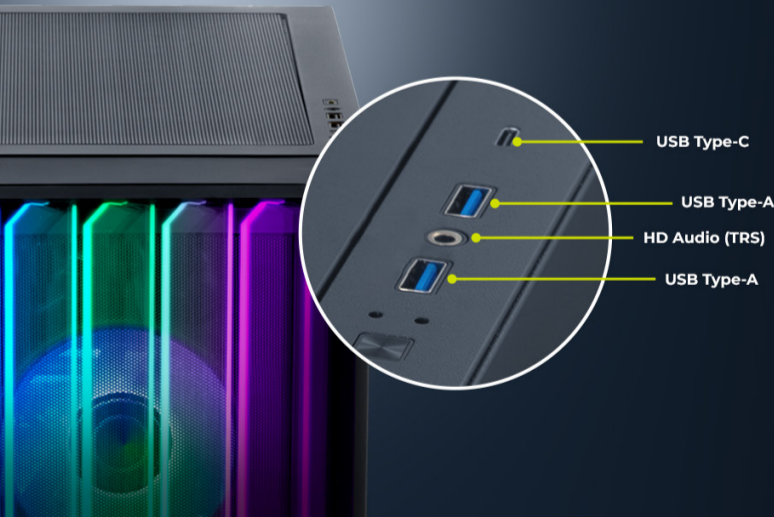

Cooling Excellence

Discover exceptional cooling capabilities with the **Mirage S 39KFC-48SIU**. Featuring an advanced **AIO 360mm cooling system** and **seven vibrant RGB fans**, this setup guarantees superior thermal performance during intense gaming sessions. Housed within the stylish **Mirage S gaming PC case**, your rig not only stays cool but also exudes a striking aesthetic appeal.

Cable Choreography

Partake in the art of cable management. The **Mirage S 39KFC-48SIU** introduces a customized routing and cover design, turning cable chaos into a harmonious display. Your build isn't just efficient; it's a work of art.

Cable cover design

Connect with Speed

Experience seamless connectivity and lightning-fast data transfer speeds with the **Mirage S 39KFC-48SIU**. Equipped with USB Type-A and Type-C ports, including USB 3.2 Gen 1 and Gen 2x2, you can easily connect your peripherals and devices with ease. The **Mirage S 39KFC-48SIU** provides the versatility and performance you need for a smooth and efficient gaming experience, accommodating all your connectivity needs.