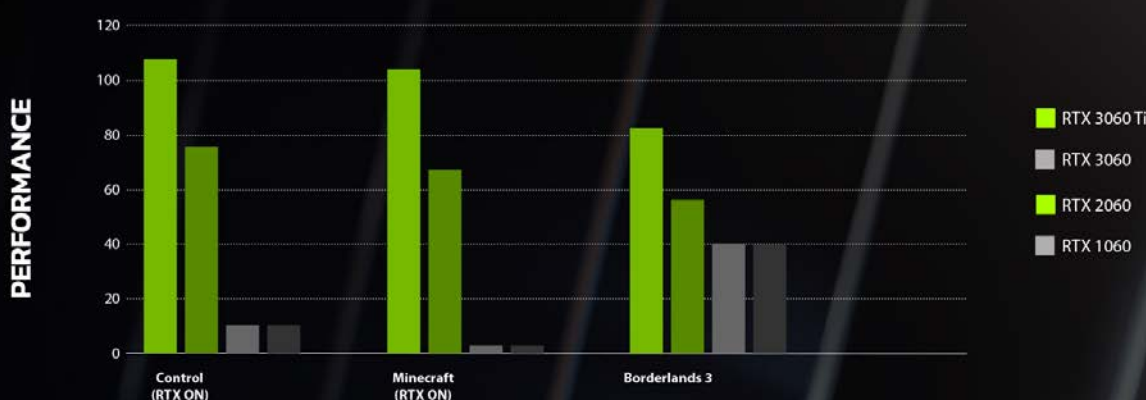

Cutting-Edge GPUs
NVIDIA Ampere Architecture

Most Realistic & Immersive Graphics
2nd Gen Ray Tracing

AI-accelerated Performance
NVIDIA DLSS

Lowest System Latency
NVIDIA Reflex

The Best Experience for Every Game
Game Ready Drivers

Built for Live Streaming
NVIDIA Encoder

AI-enhanced Voice & Video
NVIDIA Broadcast App

Fast-Track Your Creativity
NVIDIA Studio

THE PERFECT COMBINATION OF STYLE AND PERFORMANCE

Looking for a gaming PC that combines style and performance? Look no further than the **Kunai 27F0B-36TIU**. Equipped with high-end components and **3 ARGB fans** included, you'll be able to customize the lighting to match your gaming setup. The **Kunai 27F0B-36TIU** is sure to deliver the performance and style you need to take your gaming to the next level!