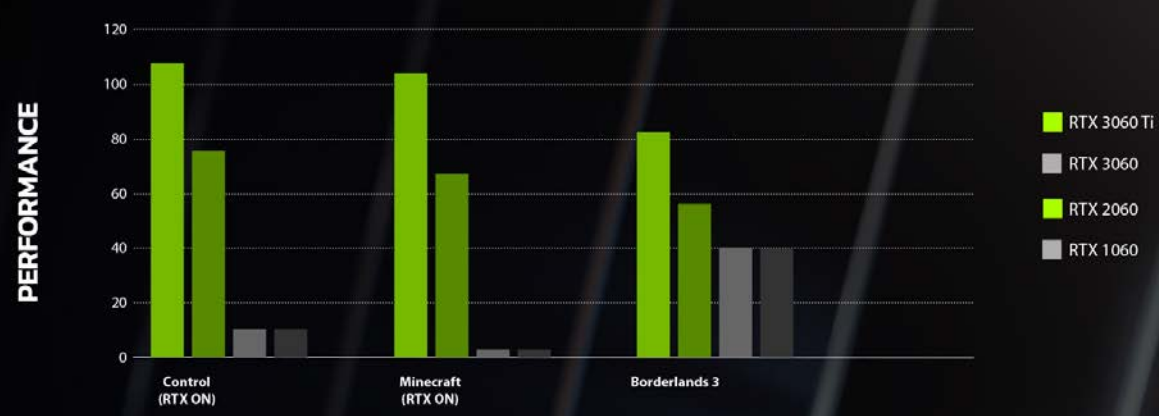

- **Cutting-Edge GPUs**
  NVIDIA Ampere Architecture
- **Most Realistic & Immersive Graphics**
  2nd Gen Ray Tracing
- **AI-accelerated Performance**
  NVIDIA DLSS
- **Lowest System Latency**
  NVIDIA Reflex
- **The Best Experience for Every Game**
  Game Ready Drivers
- **Built for Live Streaming**
  NVIDIA Encoder
- **AI-enhanced Voice & Video**
  NVIDIA Broadcast App
- **Fast-Track Your Creativity**
  NVIDIA Studio

POWERFUL COOLING FOR MAXIMUM PERFORMANCE

Experience a mesmerizing display of colors with the Kunai 26KFB-36TIU featuring 4 ARGB fans. Not only does it provide a stunning visual spectacle, but it also ensures that your system stays cool during even the most intense gaming sessions. Get ready to immerse yourself in your favorite games like never before with the Kunai 26KFB-36TIU.