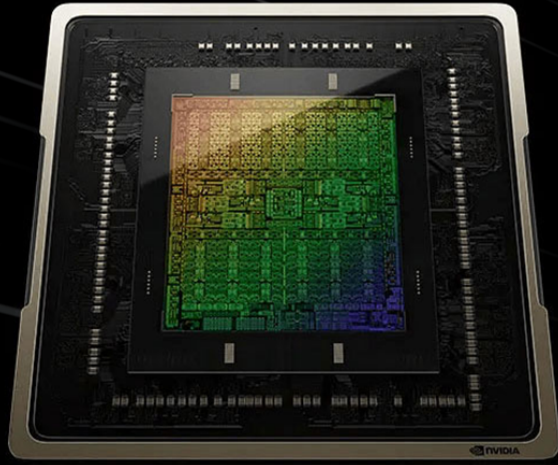

The Ultimate Platform for Gamers and Creators Powered by GeForce RTX 40 Series and DLSS 3