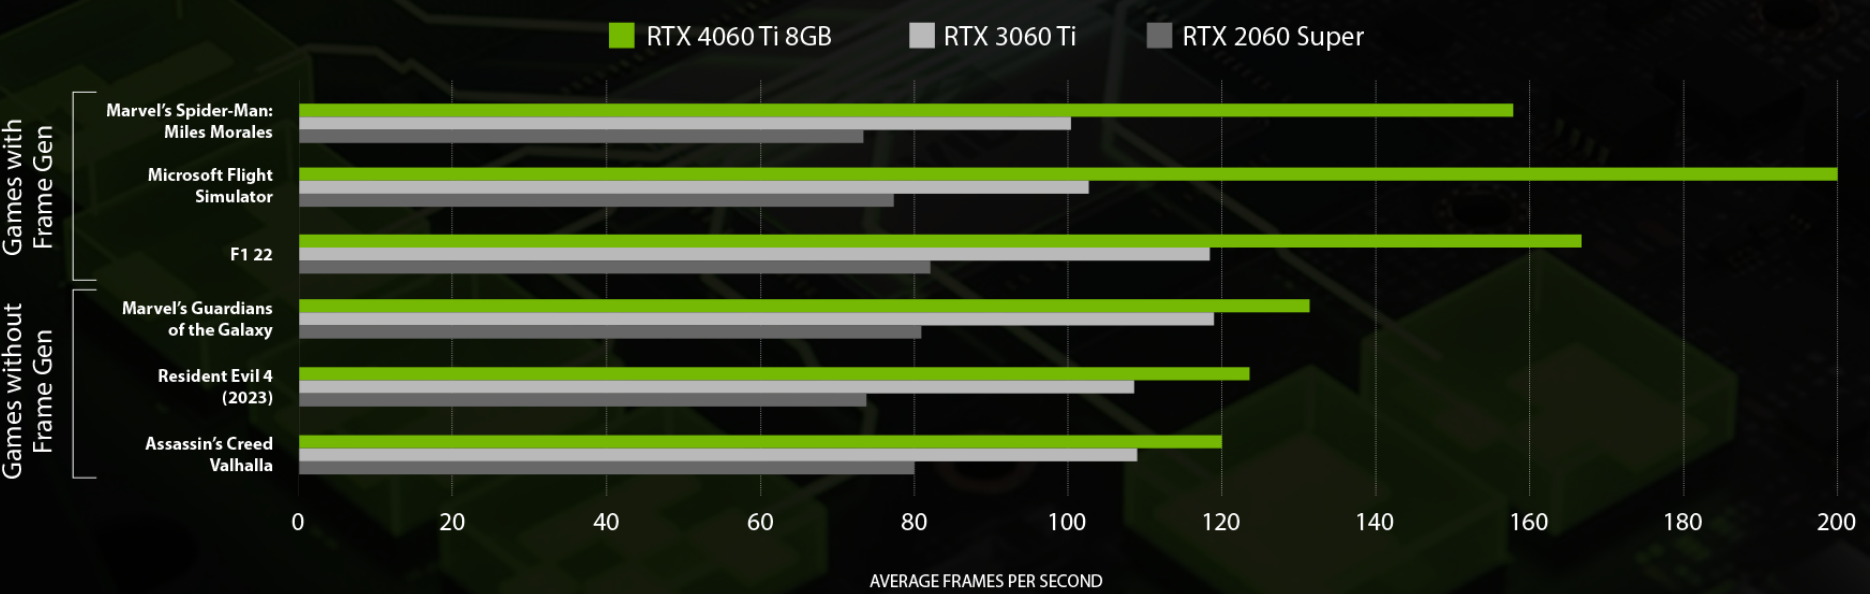

NVIDIA GeForce RTX 4060 Ti

Game, stream, create. The GeForce RTX 4060 Ti lets you take on the latest games and apps with the ultra-efficient NVIDIA Ada Lovelace architecture. Experience immersive, AI-accelerated gaming with ray tracing and DLSS 3, and supercharge your creative process and productivity with NVIDIA Studio.