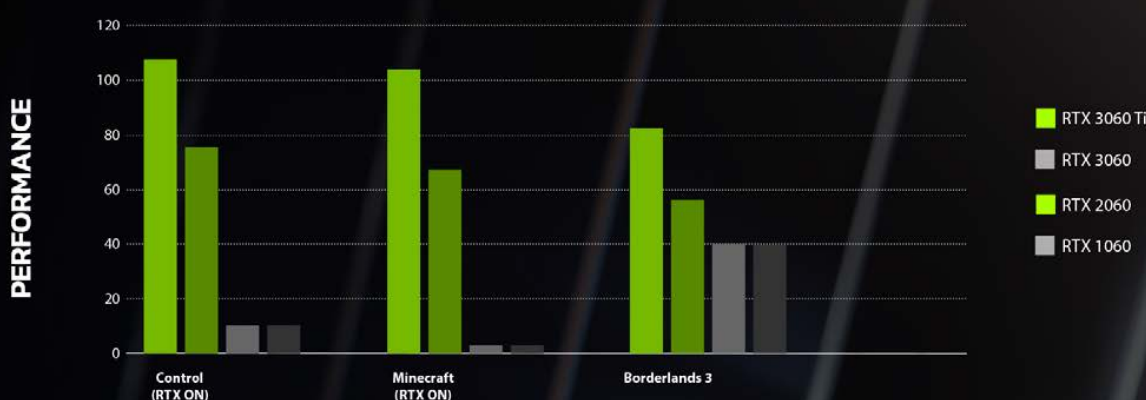

GeForce RTX 3060 Ti

The Ultimate Play

The GeForce RTX™ 3060 Ti lets you take on the latest games using the power of Ampere—NVIDIA's 2nd generation RTX architecture. Get incredible performance with dedicated 2nd gen RT Cores and 3rd gen Tensor Cores, streaming multiprocessors, and high-speed memory.

- **Cutting-Edge GPUs**
  NVIDIA Ampere Architecture
- **Most Realistic & Immersive Graphics**
  2nd Gen Ray Tracing
- **AI-accelerated Performance**
  NVIDIA DLSS
- **Lowest System Latency**
  NVIDIA Reflex
- **The Best Experience for Every Game**
  Game Ready Drivers
- **Built for Live Streaming**
  NVIDIA Encoder
- **AI-enhanced Voice & Video**
  NVIDIA Broadcast App
- **Fast-Track Your Creativity**
  NVIDIA Studio

POWERFUL LOW-NOISE COOLING

With 3 ARGB fans included, the powerful **Kunai 24FOB-36TIU** is designed to handle even the most demanding games with ease. The 3 ARGB fans add a stylish touch to your gaming setup, creating a vibrant and immersive environment. Whether you're a casual gamer or a competitive player, the **Kunai 24FOB-36TIU** is the perfect choice for anyone who wants to take their gaming experience to the next level.