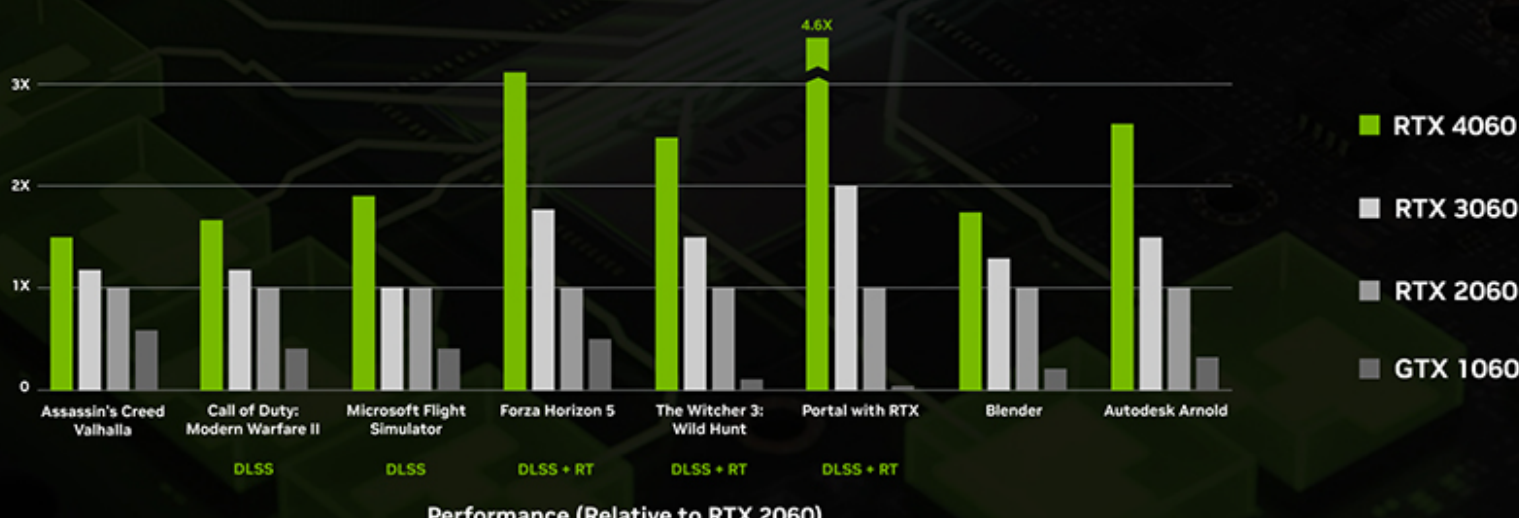

## AMD RYZEN™ 5 5600X GAME WITH THE BEST

up to  
**AM4 | 4.6 GHZ**  
**PCIe® 4.0 | DDR4 | 7NM**

**AMD RYZEN**  
5000 SERIES

GEFORCE RTX

### NVIDIA GeForce RTX 4060

Game, stream, create. The GeForce RTX 4060 lets you take on the latest games and apps with the ultra-efficient NVIDIA Ada Lovelace architecture. Experience immersive, AI-accelerated gaming with ray tracing and DLSS 3, and supercharge your creative process and productivity with NVIDIA Studio.