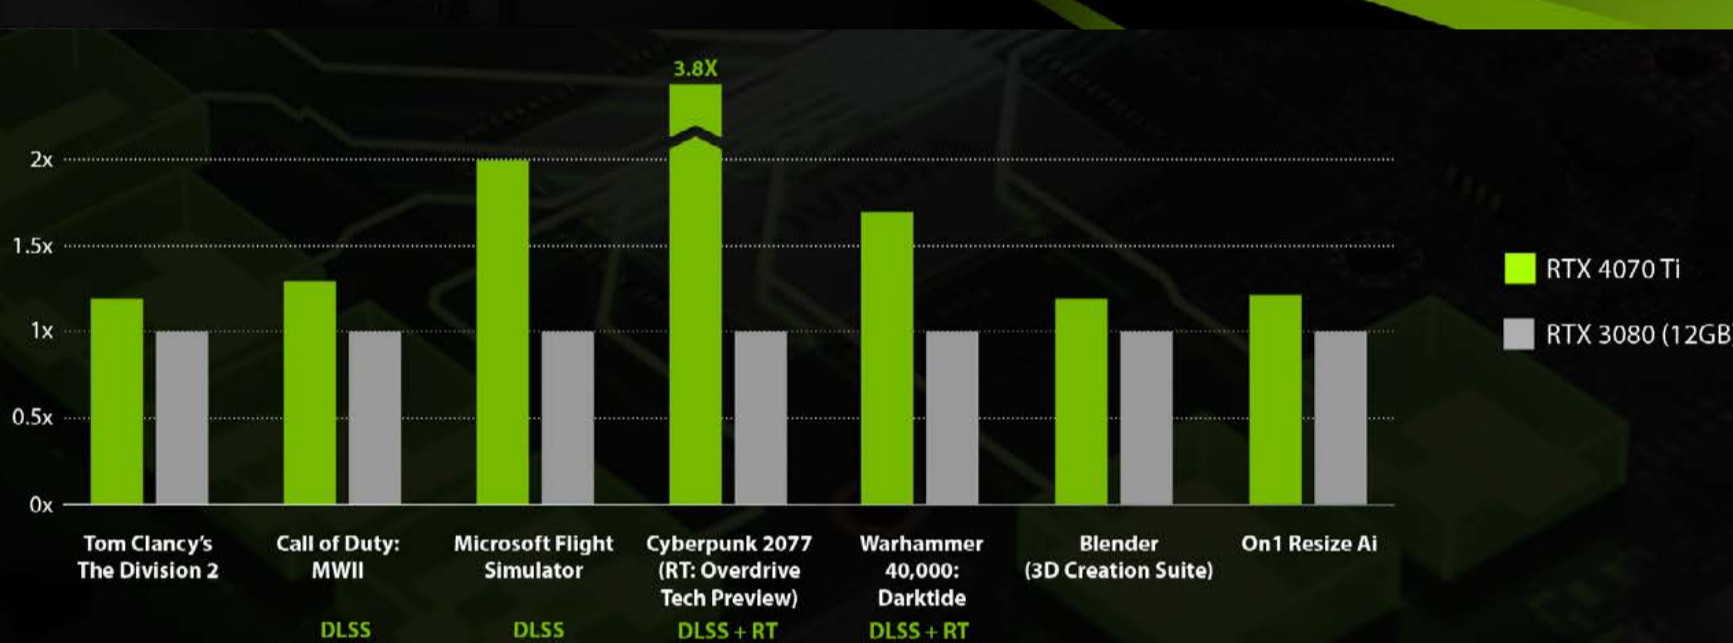

The Ultimate Platform for Gamers and Creators Powered by GeForce RTX 40 Series and DLSS 3

- New Streaming Multiprocessors**
Up to 2X performance and power efficiency
- Fourth-Gen Tensor Cores**
Up to 4X performance with DLSS 3 vs. brute-force rendering
- Third-Gen RT Cores**
Up to 2X ray tracing performance