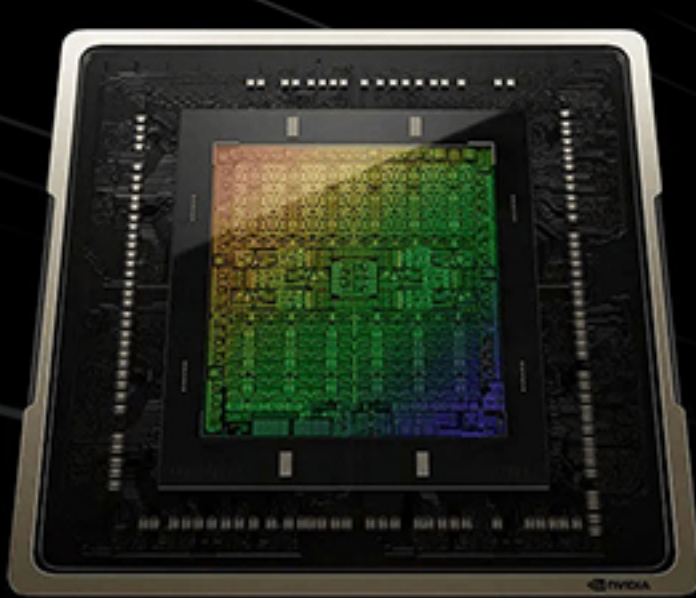

## NVIDIA GeForce RTX 4070 Ti

Get equipped for stellar gaming and creating with the NVIDIA® GeForce RTX™ 4070 Ti. It's built with the ultra-efficient NVIDIA Ada Lovelace architecture. Experience fast ray tracing, AI-accelerated performance with DLSS 3, new ways to create, and much more.

**Third-Gen RT Cores**  
Up to 2X ray tracing performance

**Cutting-Edge GPUs**  
NVIDIA Ada Lovelace architecture

**Realistic and Immersive Graphics**  
Dedicated Ray Tracing Cores

**AI - Accelerated Performance**  
NVIDIA DLSS 3