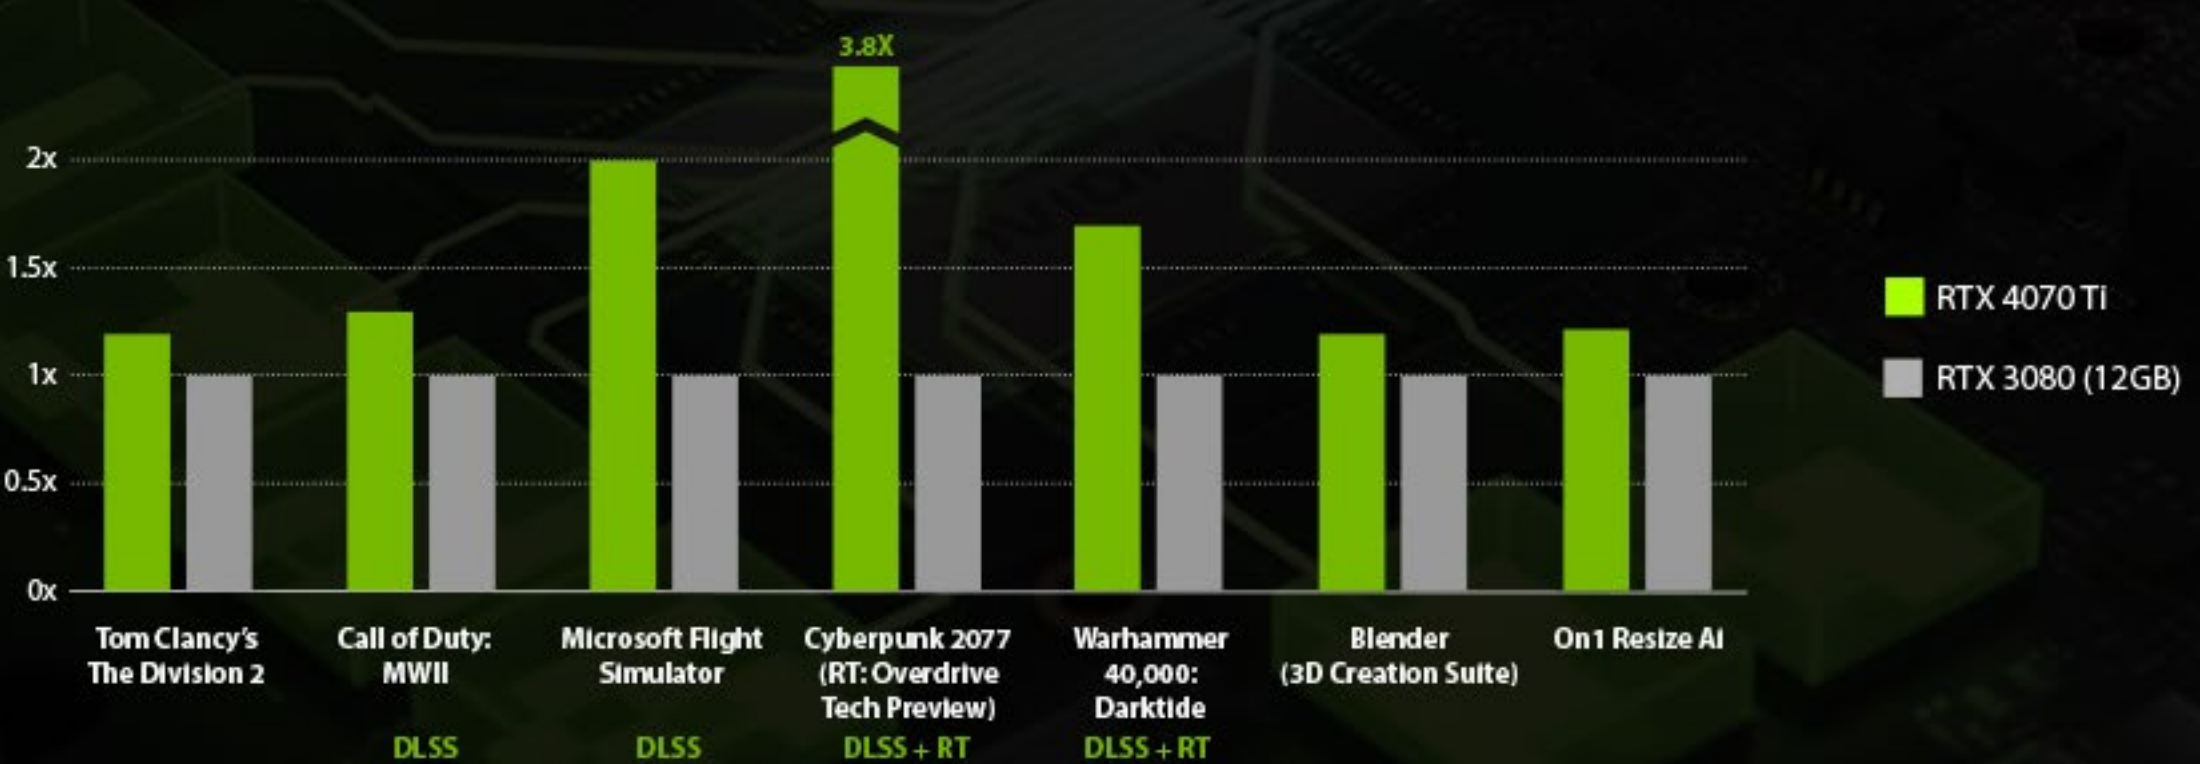

Cutting-Edge GPUs
NVIDIA Ada Lovelace architecture

Realistic and Immersive Graphics
Dedicated Ray Tracing Cores

AI - Accelerated Performance
NVIDIA DLSS 3

Game-Winning Responsiveness
NVIDIA Reflex low-latency platform

Built for Live Streaming
NVIDIA Encoder

AI - Enhanced Voice and Video
RTX Video Super Resolution and NVIDIA Broadcast

Fast-Track your Creativity
NVIDIA Studio

Performance and Reliability
Game Ready and Studio Drivers

UNLEASH GAMING PERFORMANCE

Experience ultimate gaming performance with our cutting-edge gaming PC equipped with superior airflow and advanced cooling technology. Featuring a high-performance **AIO liquid cooling system with a 240mm radiator and 6 ARGB fans**, our PC ensures optimal heat dissipation, allowing your components to operate at their peak performance without the risk of overheating.