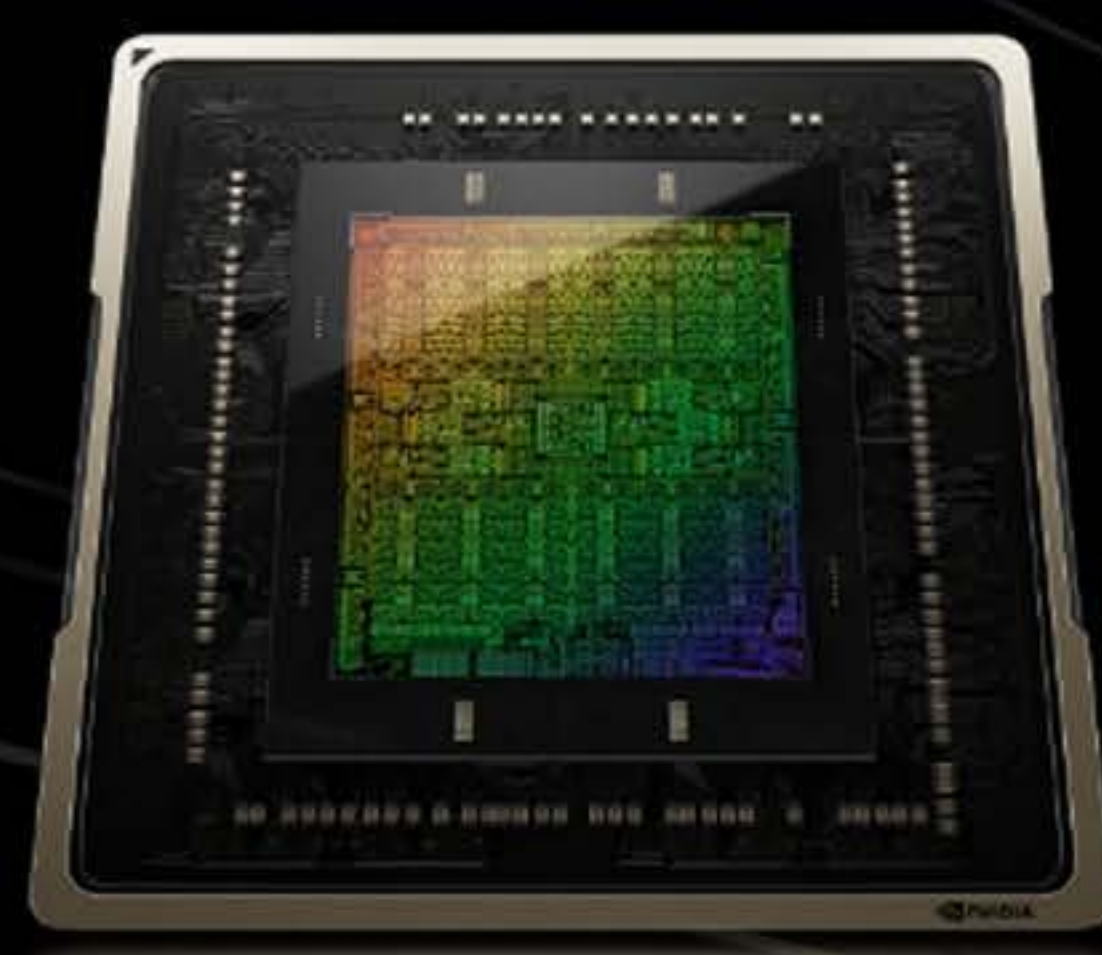

Powered by GeForce RTX 40 Series and DLSS 3