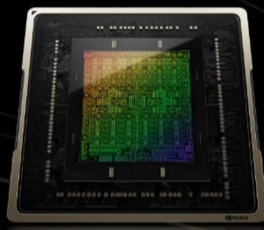

Powered by GeForce RTX 40 Series and DLSS 3