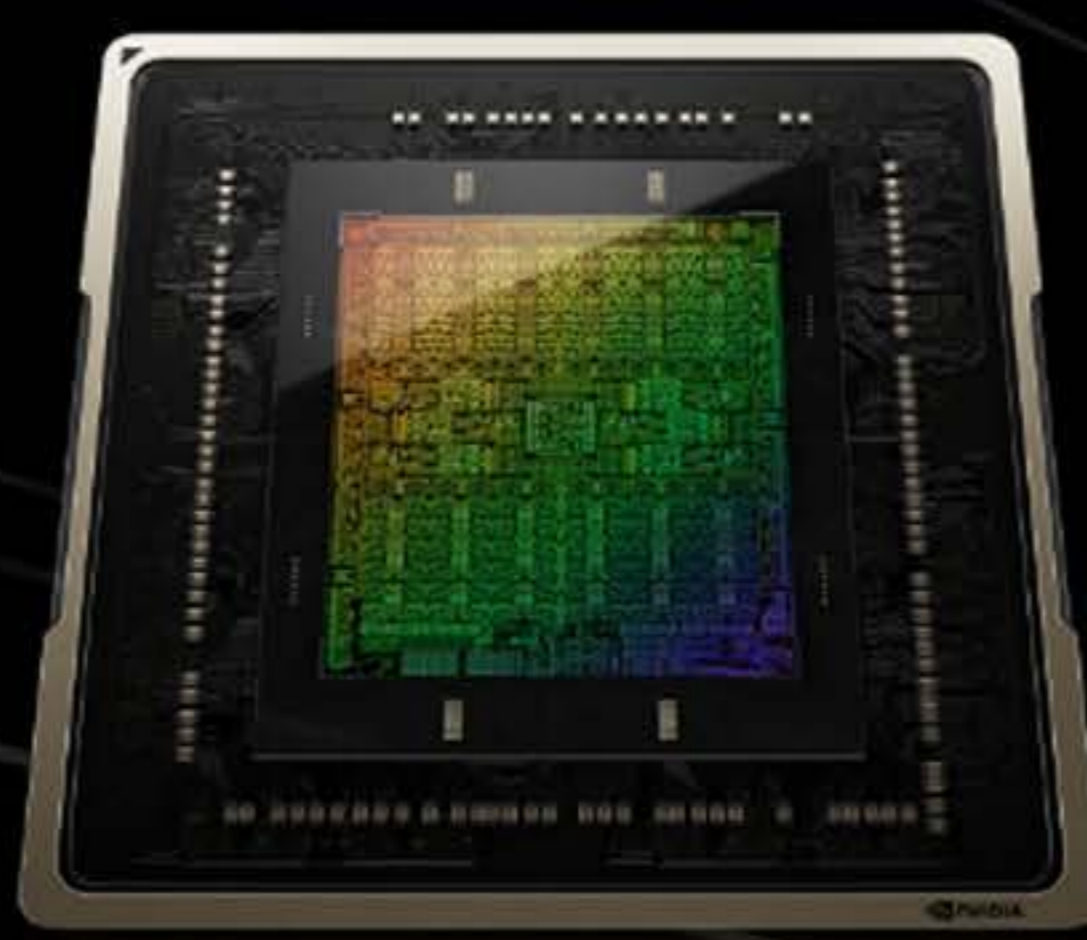

Powered by GeForce RTX 40 Series and DLSS 3