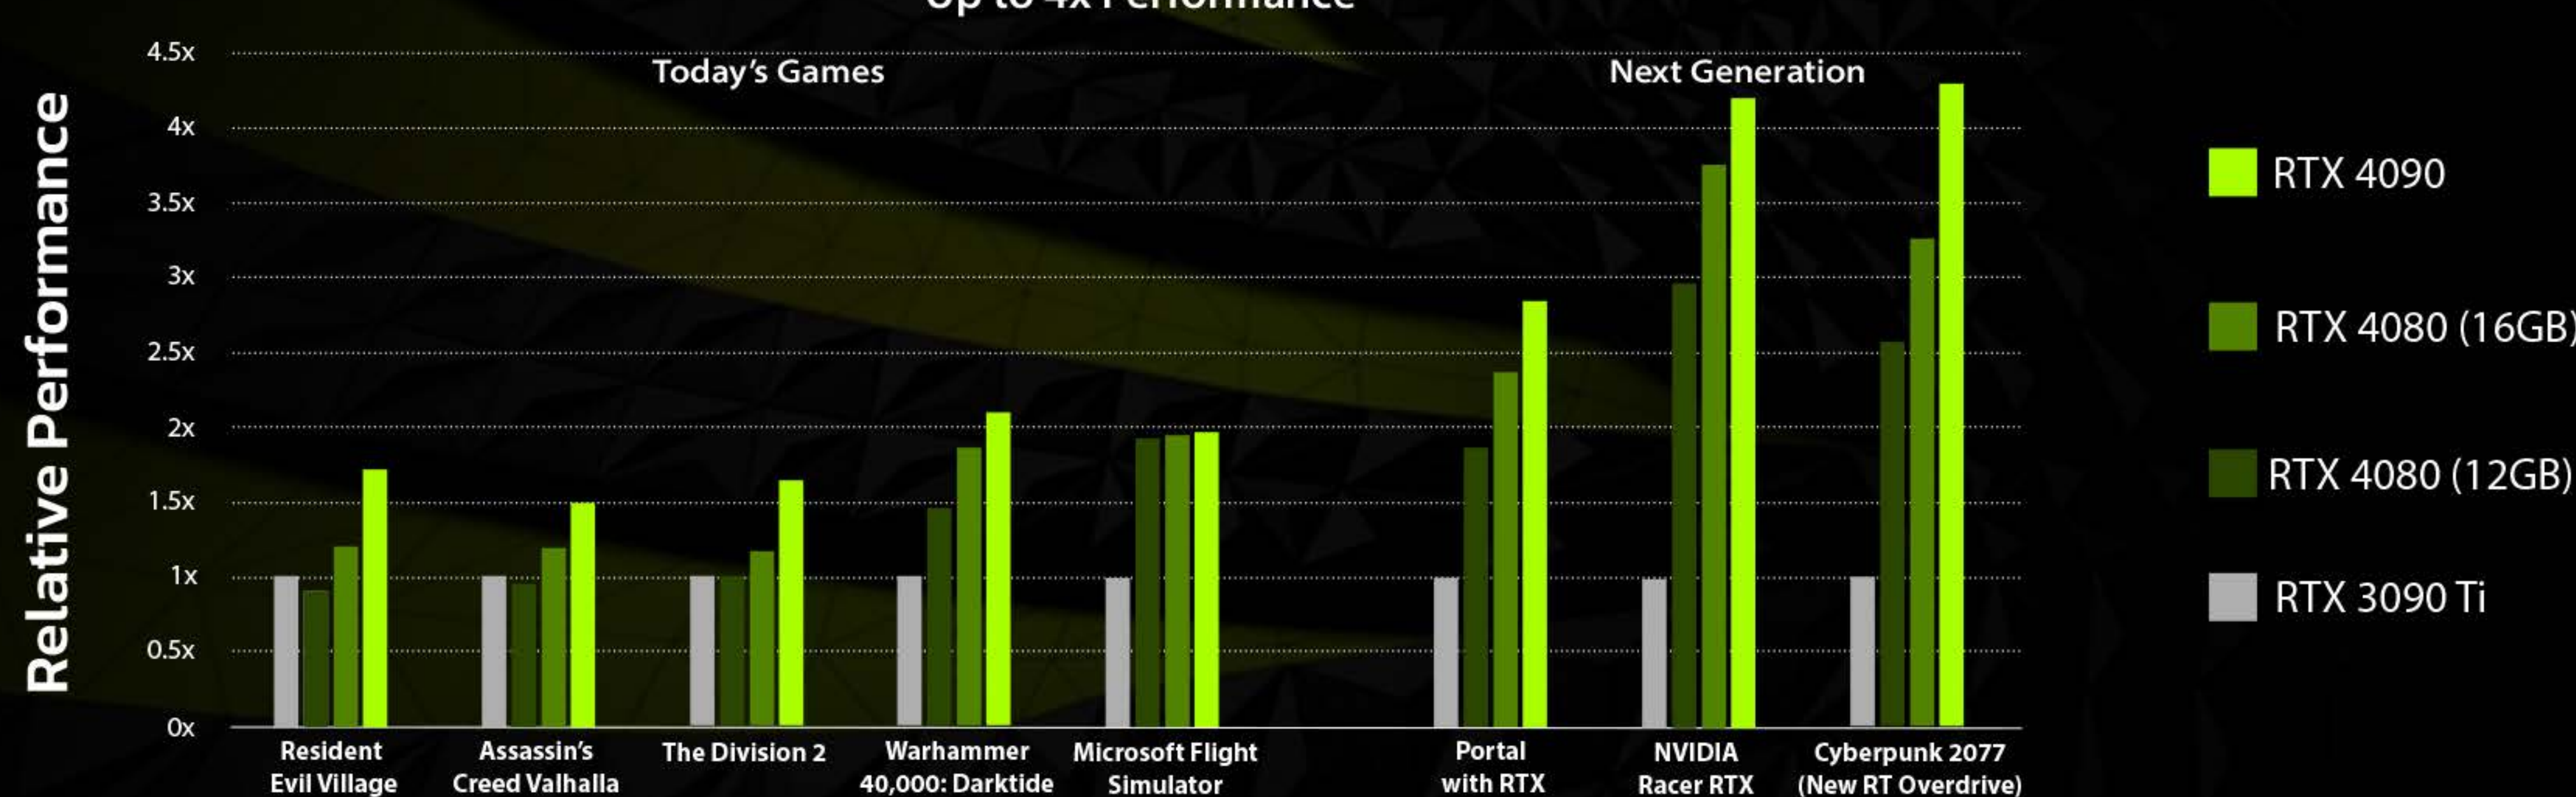

Up to 4x Performance