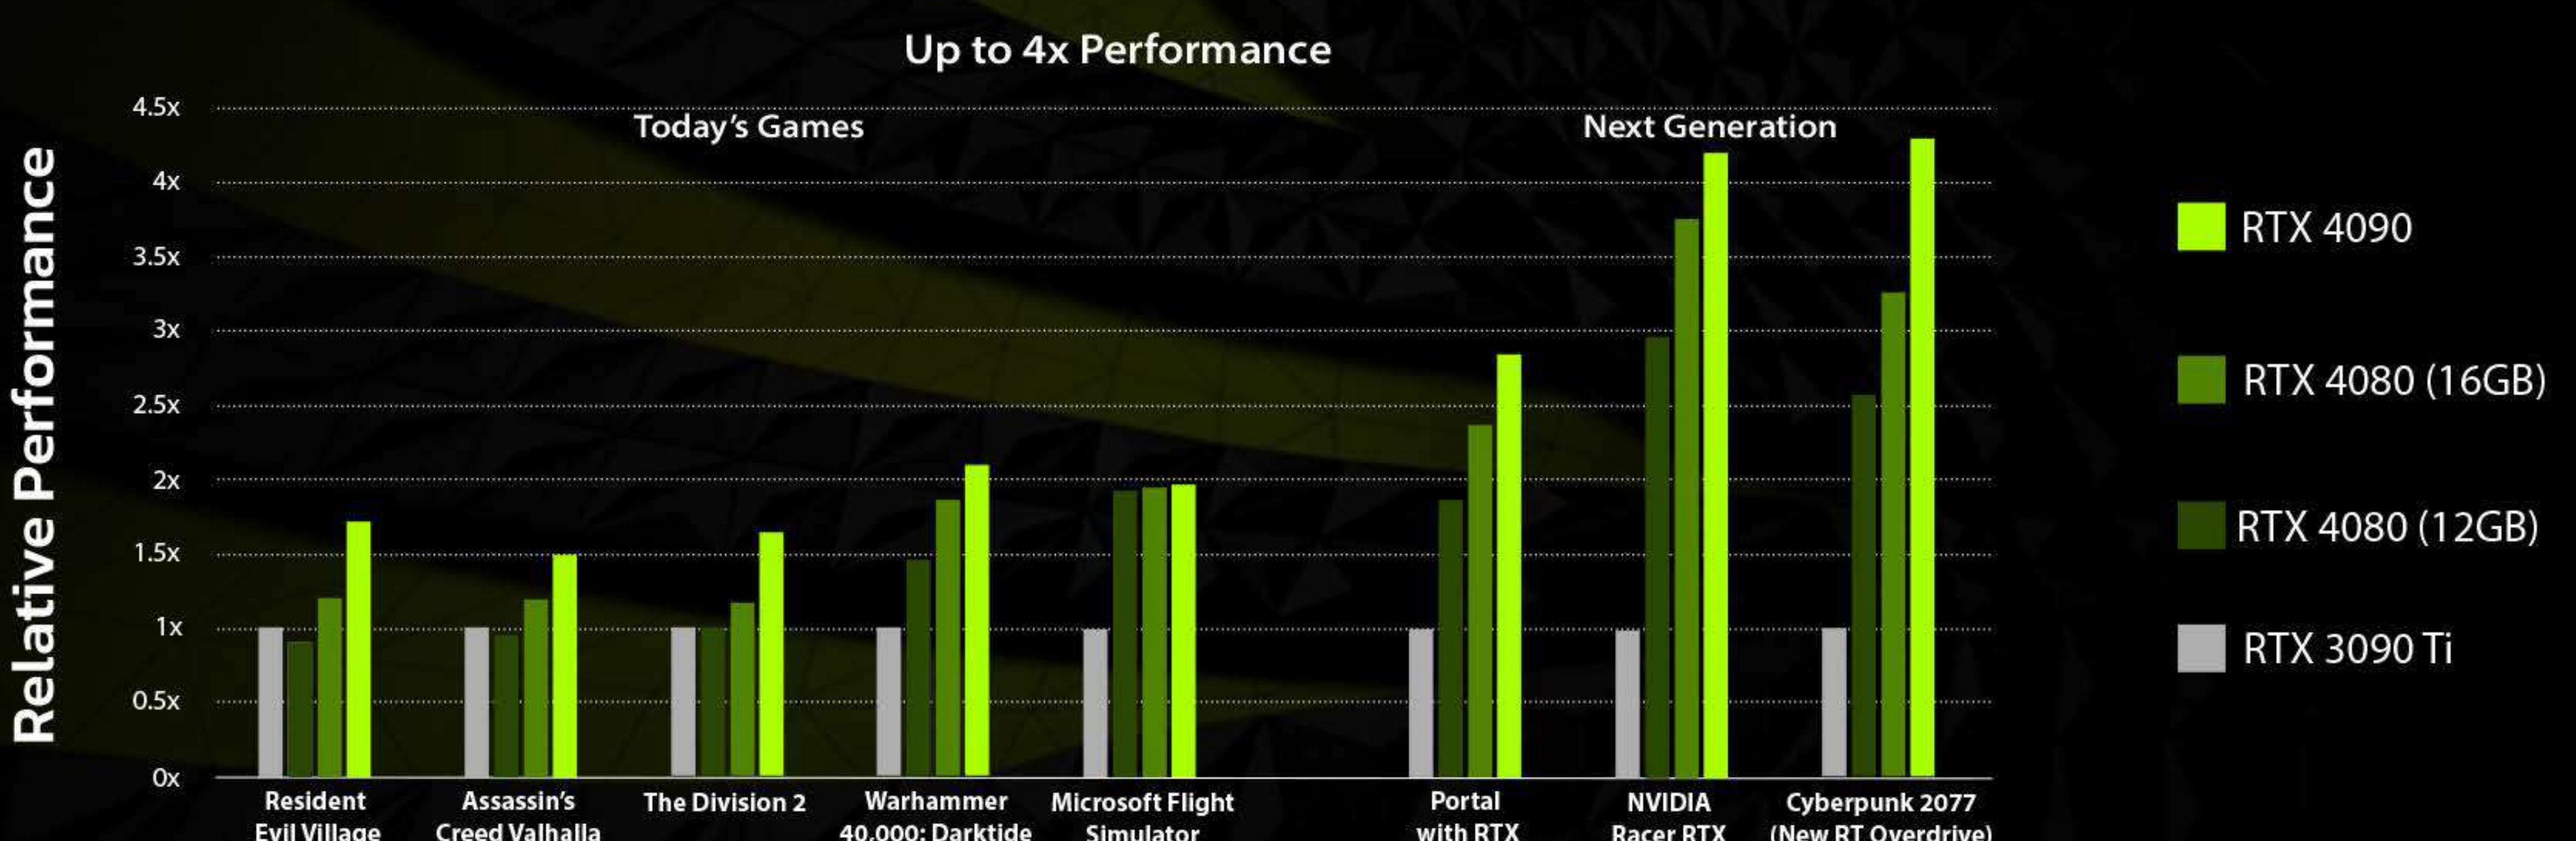

FOR GAMERS AND CREATORS

AMD B650 motherboards are the foundation of advance performance for gaming and content creation like no other motherboard out there. Leading into a new era of DDR5 memory, AMD EXPO technology and optional PCIe 5.0 support for NVMe drives with AMD B650 motherboards. This chipset comes with WIFI 6E and all of these features powered by 32 GB DDR5 running at 5600MHz.