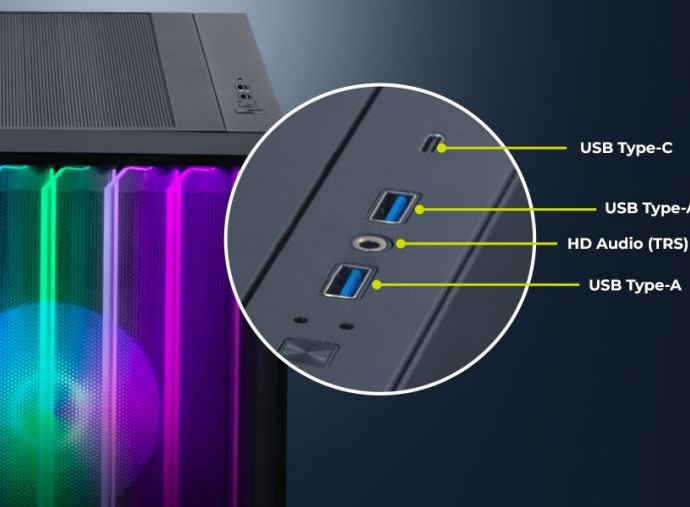

Up to 4x Performance

Cosmic Design, Cooling Excellence

Unleashing style and cooling prowess, the **Mirage X 795DC-4901U** stands tall within the magnificent **Mirage X full-tower chassis**. Defined by its **aerodynamic front panel design**, this gaming PC ensures superior airflow, sustaining peak performance for both intense gaming sessions and demanding creative exploits. The **customized tempered glass** design transforms your gaming rig into an awe-inspiring art installation, radiating brilliance and symbolizing your unwavering commitment to excellence. Enhancing the experience further, a robust cooling system, comprising a **360mm AIO and seven captivating ARGB fans**, not only maintains optimal temperatures but also transforms your gaming setup into a luminous canvas for creative expression.

Swift Multitasking Odyssey

Fueled by **32GB of DDR5 6000MHz RAM RGB**, the **Mirage X 795DC-4901U** transcends ordinary gaming, offering a seamless and responsive experience for both gamers and content creators. This gaming PC is equipped with a colossal **2TB NVMe Gen. 4 storage**, delivering lightning-fast data access and providing ample space for your expansive gaming library. Let the **Mirage X 795DC-4901U** be the epicenter of your digital universe, ensuring swift multitasking and immersive storage capabilities.

Cable cover design

Connect with Speed

Experience seamless connectivity and lightning-fast data transfer speeds with the **Mirage X 795DC-4901U**. Equipped with USB Type-A and Type-C ports, including USB 3.2 Gen 1 and Gen 2x2, you can easily connect your peripherals and devices with ease. The **Mirage X 795DC-4901U** provides the versatility and performance you need for a smooth and efficient gaming experience, accommodating all your connectivity needs.