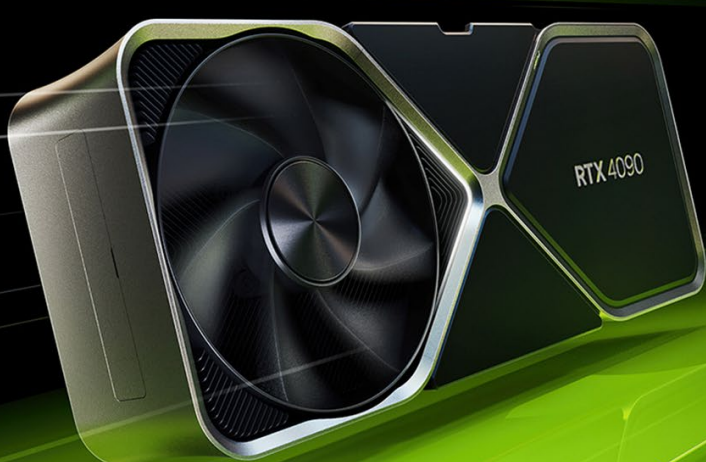

MIRAGE X 795DC-4901U

Processor	AMD Ryzen 9 7950X3D
Motherboard	B650
RAM	32GB DDR5 6000MHz RGB
GPU	GeForce RTX 4090
Power Supply	1000W 80+ Platinum
Hard Drive	2TB NVMe Gen. 4
OS	Windows 11 Home
KB & Mouse	Inlcudes
Warranty	Yeyian Shield Silver

Forged in Elegance,
FUELED BY INNOVATION

AMD RYZEN™ 9 7950X3D AMD 3D V-CACHE™ TECHNOLOGY

up to
AMD RYZEN 16-CORE | 5.7GHZ | 144MB CACHE
7000 Series 32-THREAD | 4.2GHZ | 120W TDP

GEFORCE RTX 4090: BEYOND FAST

The NVIDIA® GeForce RTX™ 4090 is the ultimate GeForce GPU. It brings an enormous leap in performance, efficiency, and AI-powered graphics. It's powered by the NVIDIA Ada Lovelace architecture and comes with 24 GB of G6X memory to deliver the ultimate experience for gamers and creators.

Cosmic Design, Cooling Excellence

Unleashing style and cooling prowess, the **Mirage X 795DC-4901U** stands tall within the magnificent **Mirage X full-tower chassis**. Defined by its **aerodynamic front panel design**, this gaming PC ensures superior airflow, sustaining peak performance for both intense gaming sessions and demanding creative exploits. The **customized tempered glass** design transforms your gaming rig into an awe-inspiring art installation, radiating brilliance and symbolizing your unwavering commitment to excellence. Enhancing the experience further, a robust cooling system, comprising a **360mm AIO and seven captivating ARGB fans**, not only maintains optimal temperatures but also transforms your gaming setup into a luminous canvas for creative expression.

Swift Multitasking Odyssey