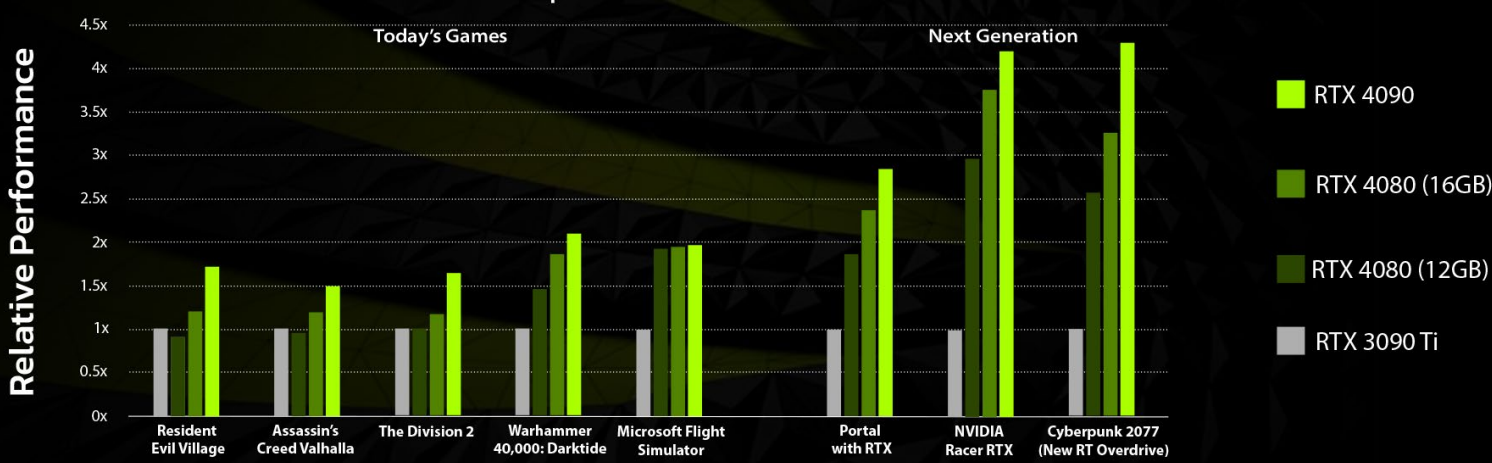

GEFORCE RTX 4090: BEYOND FAST

The NVIDIA® GeForce RTX™ 4090 is the ultimate GeForce GPU. It brings an enormous leap in performance, efficiency, and AI-powered graphics. It's powered by the NVIDIA Ada Lovelace architecture and comes with 24 GB of G6X memory to deliver the ultimate experience for gamers and creators.

Up to 4x Performance

Cosmic Design, Cooling Excellence

Unleashing style and cooling prowess, the **Mirage X 795DC-4901U** stands tall within the magnificent **Mirage X full-tower chassis**. Defined by its **aerodynamic front panel design**, this gaming PC ensures superior airflow, sustaining peak performance for both intense gaming sessions and demanding creative exploits. The **customized tempered glass** design transforms your gaming rig into an awe-inspiring art installation, radiating brilliance and symbolizing your unwavering commitment to excellence. Enhancing the experience further, a robust cooling system, comprising a **360mm AIO and seven captivating ARGB fans**, not only maintains optimal temperatures but also transforms your gaming setup into a luminous canvas for creative expression.