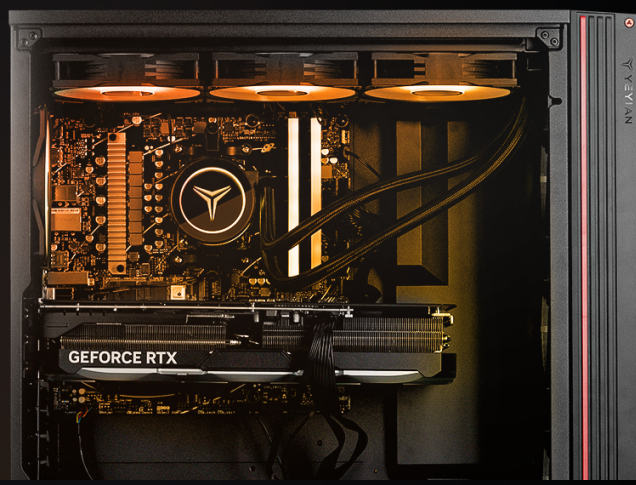

AMD
RYZEN

INCREDIBLE POWER

For Total **Triumph**

GEFORCE RTX Windows 11

MIRAGE S 990XC-47Y1U

Processor	Ryzen 9 9900X	Storage	1TB NVMe 4 Gen.
Motherboard	B650	Cooling	AIO - 360
RAM	32GB DDR5 6000MHz RGB	Keyboard & Mouse	Included
Graphic Card	RTX 4070 Ti Super	Operating System	Windows 11 Home
Power Supply	750W 80+ Gold	Warranty	Yeyian Shield Silver

THE INCREDIBLY POWERFUL PROCESSOR FOR GAMING AND STREAMING

AMD Ryzen™ 9 9900X Processors

AMD
RYZEN
9000 Series

GeForce RTX 4070Ti SUPER

SUPER Fast. SUPER Powered.

Get equipped for supercharged gaming and creating with the NVIDIA® GeForce RTX™ 4070 SUPER. It's built with the ultra-efficient NVIDIA Ada Lovelace architecture. Experience super fast ray tracing, AI-accelerated performance with DLSS 3, new ways to create, and much more.

Superior Airflow and Cooling

Designed for those who demand top performance, the aerodynamic **Mirage S case** ensures optimal airflow, enhancing cooling efficiency. Paired with a powerful **AIO 360 liquid cooler** and **7 RGB fans**, the **Mirage S 990XC-47Y1U gaming PC** maintains peak performance even during the most intense gaming marathons, keeping your components cool and your gameplay uninterrupted.

High-Speed Performance

Experience the perfect blend of speed and style with **32GB DDR5 6000MHz memory**, delivering lightning-fast performance for gaming and content creation. The **1TB NVMe Gen 4** offers rapid load times and ample storage, ensuring your system is as efficient as it is visually striking with customizable **RGB lighting**.