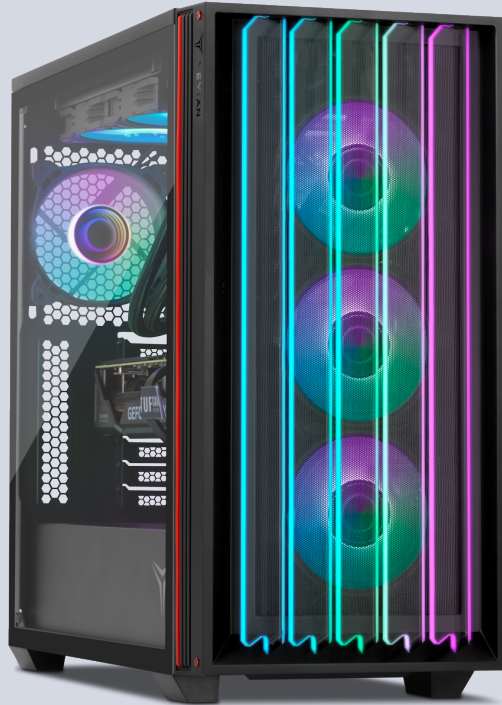

MIRAGE S

780DC-48STU

SPECIFICATIONS

Case	Mirage S
CPU	AMD Ryzen™ 7 7800X3D
Motherboard	B650 Wi-Fi
Memory	32GB DDR5 6000MHz RGB
GPU	GeForce RTX 4080 Super
Power Supply	850W 80+ Gold
HDD 1	1TB NVMe SSD Gen. 3
HDD 2	
Cooling System	AIO - 360mm
OS	Windows 11 Home
Warranty	Yeyian Shield Silver
EAN	7500619013291