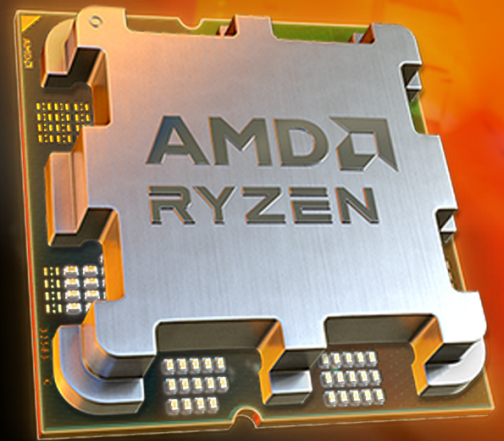

MIRAGE S 780DC-48SIU

Processor	AMD Ryzen™ 7 7800X3S
Motherboard	B650 Wi-Fi
RAM	32GB DDR5 6000MHz RGB
GPU	GeForce RTX 4080 Super
Power Supply	850W 80 + Gold
Hard Drive	1TB NVMe SSD Gen. 3
OS	Windows 11 Home
KB & Mouse	Includes
Warranty	Yeyian Shield Silver

Forged in Elegance,
**FUELED BY
INNOVATION**

AMD RYZEN™ 7 7800X3D AMD 3D V-CACHE™ TECHNOLOGY

up to
8-CORE | 5.0 GHz | 104 MB CACHE
16-THREAD | 4.2 GHz | 120W TDP

SUPER Fast. SUPER Powered. GeForce RTX 4080 SUPER

Supercharge your PC with the NVIDIA® GeForce RTX™ 4080 SUPER and RTX 4080. Bring your games and creative projects to life with accelerated ray tracing and AI-powered graphics. They're powered by the ultra-efficient NVIDIA Ada Lovelace architecture and 16GB of super-fast G6X memory.

Aerodynamic Brilliance

The **Mirage S 780DC-48SIU** is a mid-tower marvel that showcases an **aerodynamic front panel designed for optimal airflow** and sustained powerful performance. The customized tempered glass design adds a touch of sophistication. Elevating your experience further, the **Mirage S 780DC-48SIU** boasts a robust cooling system featuring a **360mm AIO and six ARGB fans**, ensuring efficient temperature control during intense gaming sessions and creative endeavors.