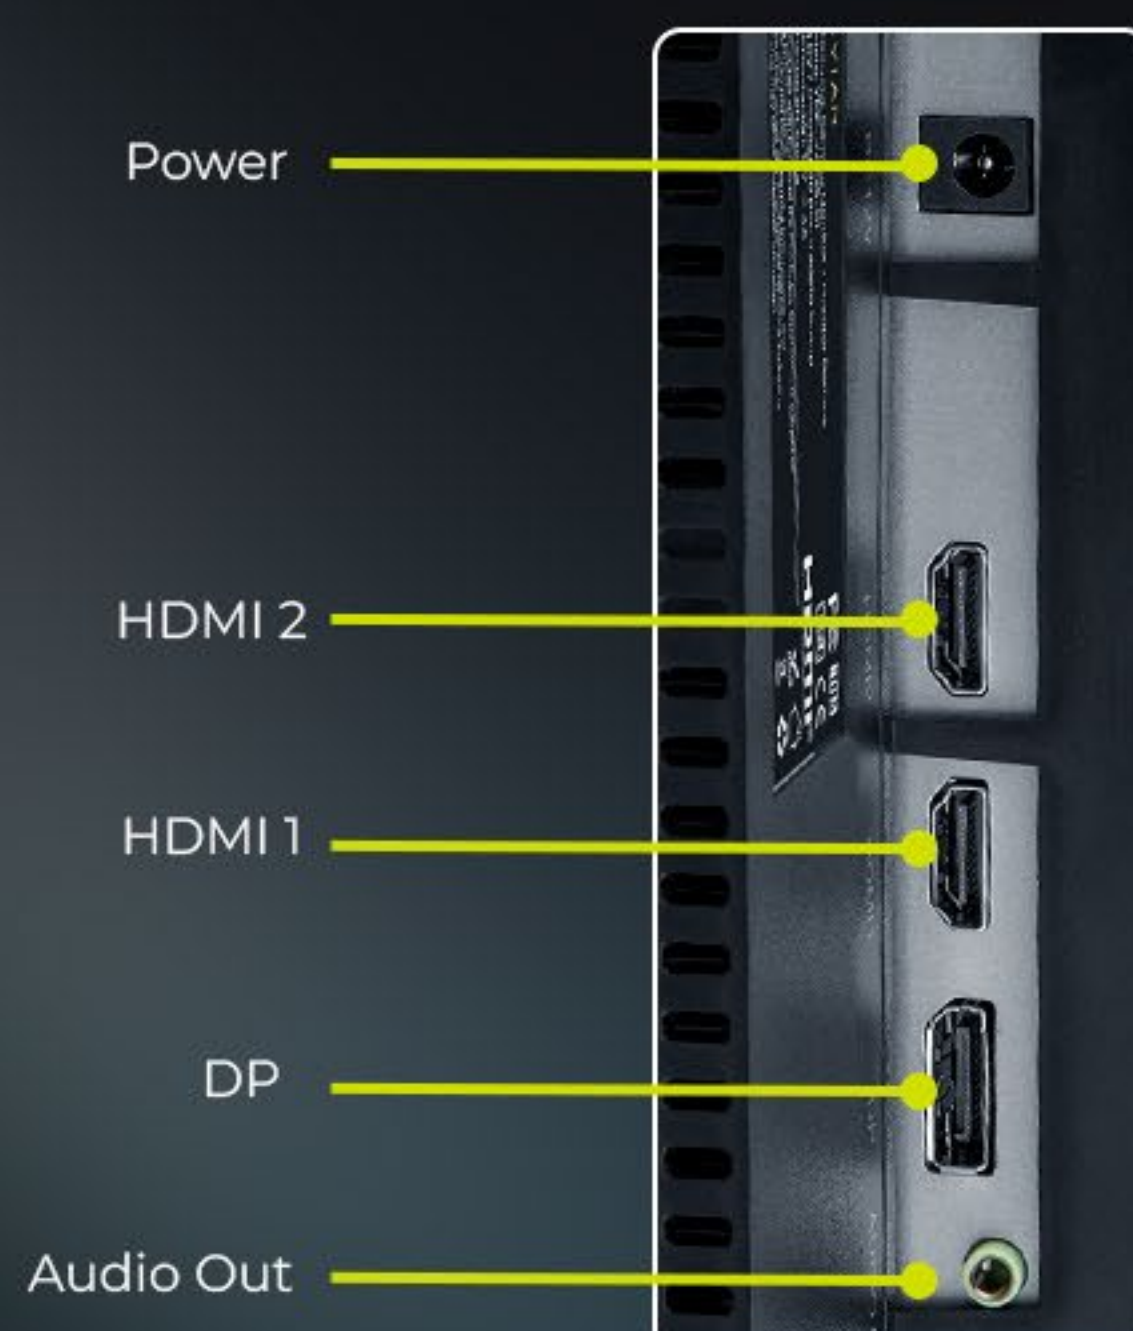

Bezel design
100x100mm

VESA mount

Sleek Bezel Design

Maximize your screen real estate and minimize distractions with our monitor's sleek bezel design, featuring a 100x100mm VESA mount for customizable visual experiences that draw you into the game.

Versatile Connectivity

Connect with ease using our monitor's versatile connectivity options, including DP 1.4 and HDMI 2.1 ports, ensuring seamless compatibility with a variety of devices and peripherals.