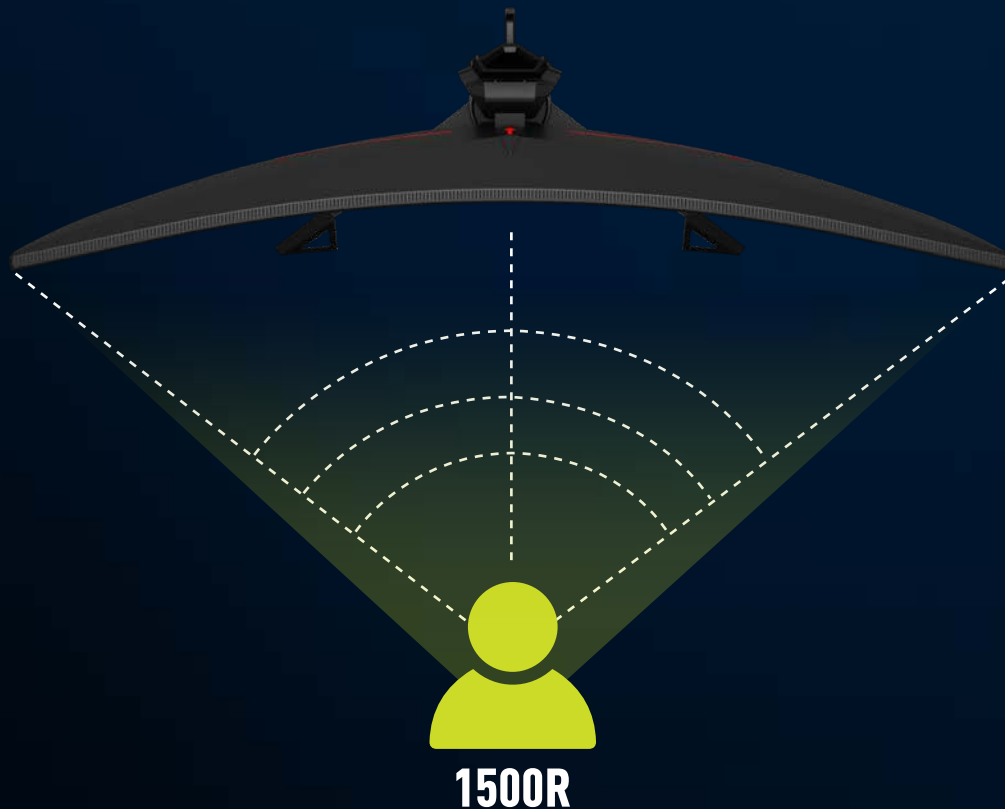

CHANGE THE GAME

SIGURD

34" 2K SIGURD 4000 GAMING MONITOR

FULL PLAY TO YOUR SKILLS

The 165Hz high refresh rate enables you to aim at the target more quickly, eliminates picture lagging, breaks through the FPS bottleneck, releases the potential power of the graphics card, and enables you to experience a real-time smooth picture, locks down the target precisely, and get the upper hand in the battle.

ADAPTIVE-SYNC OFF

ADAPTIVE-SYNC ON

SUPPORTS

AMD
FreeSync

SUPPORTS

NVIDIA
G-SYNC

LOSE YOURSELF IN THE GAME

Designed for immersive gaming, The **Sigurd 34" 2K 4000 Gaming Monitor** features 3000:1 sharp contrast ratio, 121% sRGB, and HDR Ready 350 cd/m2 brightness. The integrally molded flexible display with a revolutionary 1500R curvature is more pleasing to the human eye, with VA panel for a better field of view than 1800R monitors. Provides a stronger visual environment and gives you immersive panoramic viewing experiences.

PANEL TYPE	VA	TN
RESPONSE TIME	1ms	<1ms
COLOR	Good	Poor
VIEWING ANGLE	178/178	170/160
CONTRAST	3000:1	1000:1

ABSOLUTE COLOR PRESENTATION 2K RESOLUTION

The 8-bit VA panel has 121% sRGB, and covers about 85% of NTSC's color gamut. Its rich colors enable the display to show more lifelike pictures.

3400x1440 RESOLUTION

3000: 1/STATIC CONTRAST

1920x1080

**2K
HD SCREEN**

GAME PLUS GAMING MODE

The Game Plus optimization mode for special scenarios of hot games can be set for built-in scenarios of different games to meet the needs of different players.