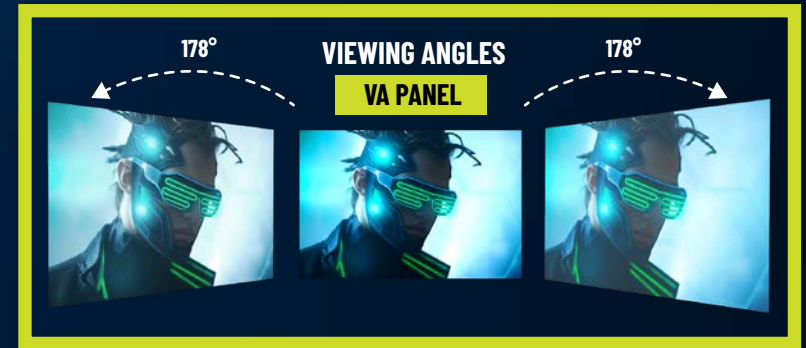

ADAPTIVE-SYNC OFF

ADAPTIVE-SYNC ON

SUPPORTS

AMD
FreeSync

SUPPORTS

NVIDIA
G-SYNC

LOSE YOURSELF IN THE GAME

Designed for immersive gaming, The **Sigurd 34" 2K 4000 Gaming Monitor** features 3000:1 sharp contrast ratio, 121% sRGB, and HDR Ready 350 cd/m2 brightness. The integrally molded flexible display with a revolutionary 1500R curvature is more pleasing to the human eye, with VA panel for a better field of view than 1800R monitors. Provides a stronger visual environment and gives you immersive panoramic viewing experiences.

PANEL TYPE	VA	TN
RESPONSE TIME	1ms	<1ms
COLOR	Good	Poor
VIEWING ANGLE	178/178	170/160
CONTRAST	3000:1	1000:1

ABSOLUTE COLOR PRESENTATION 2K RESOLUTION

The 8-bit VA panel has 121% sRGB, and covers about 85% of NTSC's color gamut. Its rich colors enable the display to show more lifelike pictures.

SIX SCENARIO MODES INTERCHANGEABLE WITH ONE KEY PRESS

Different game scenarios are provided with different colors and brightness levels to offer distinctive experiences.

-01-
MOVIE

-02-
RTS

-03-
FPS

-04-
TEXT

FPS GAMING MODE

RTS GAMING MODE

BIG SCREEN, BIG FEATURES

Display more content simultaneously, thanks to a 2-screen split with and Picture-in-Picture (PIP).

Picture In Picture allows the users to multitask and overlay a secondary source to display anything you desire. Expand your workflow with our 34" 2K Sigurd 4000 Ultrawide Gaming monitor.