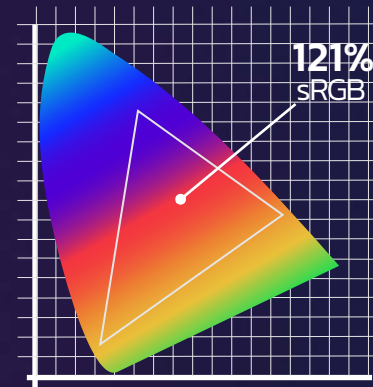

ADAPTIVE-SYNC OFF

ADAPTIVE-SYNC ON

SUPPORTS

AMD
FreeSync

SUPPORTS

NVIDIA
G-SYNC

LOSE YOURSELF IN THE GAME

Designed for immersive gaming, The **Sigurd 34" 2K 4000 Gaming Monitor** features 3000:1 sharp contrast ratio, 121% sRGB, and HDR Ready 350 cd/m2 brightness. The integrally molded flexible display with a revolutionary 1500R curvature is more pleasing to the human eye, with VA panel for a better field of view than 1800R monitors. Provides a stronger visual environment and gives you immersive panoramic viewing experiences.

PANEL TYPE	VA	TN
RESPONSE TIME	1ms	<1ms
COLOR	Good	Poor
VIEWING ANGLE	178/178	170/160
CONTRAST	3000:1	1000:1

ABSOLUTE COLOR PRESENTATION 2K RESOLUTION

The 8-bit VA panel has 121% sRGB, and covers about 85% of NTSC's color gamut. Its rich colors enable the display to show more lifelike pictures.