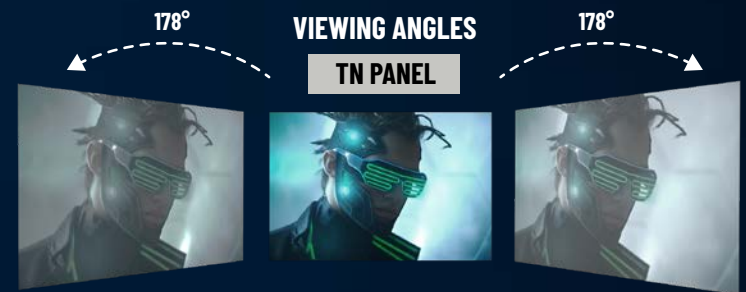

ADAPTIVE-SYNC OFF

ADAPTIVE-SYNC ON

SUPPORTS

AMD
FreeSync

SUPPORTS

NVIDIA
G-SYNC

LOSE YOURSELF IN THE GAME

Designed for immersive gaming, The **Sigurd 34" 2K 4000 Gaming Monitor** features 3000:1 sharp contrast ratio, 121% sRGB, and HDR Ready 350 cd/m2 brightness. The integrally molded flexible display with a revolutionary 1500R curvature is more pleasing to the human eye, with VA panel for a better field of view than 1800R monitors. Provides a stronger visual environment and gives you immersive panoramic viewing experiences.

PANEL TYPE	VA	TN
RESPONSE TIME	1ms	<1ms
COLOR	Good	Poor
VIEWING ANGLE	178/178	170/160
CONTRAST	3000:1	1000:1

ABSOLUTE COLOR PRESENTATION 2K RESOLUTION

The 8-bit VA panel has 121% sRGB, and covers about 85% of NTSC's color gamut. Its rich colors enable the display to show more lifelike pictures.

SIX SCENARIO MODES INTERCHANGEABLE WITH ONE KEY PRESS

Different game scenarios are provided with different colors and brightness levels to offer distinctive experiences.

-01-
MOVIE

-02-
RTS

-03-
FPS

-04-
TEXT