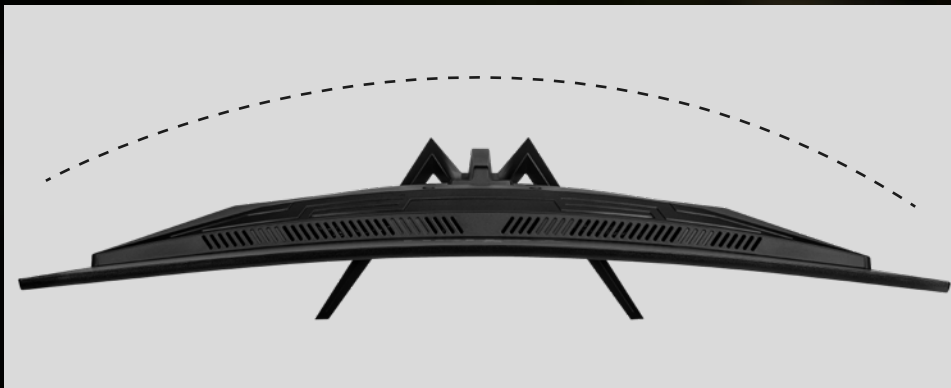

WIDE VIEWING ANGLES

This screen has a 1650R curve with optimal viewing of up to 5'5" which allows a more immersive experience for its users.

Surprisingly vibrant details from virtually any position.

Its viewing ultrawide panoramic viewing angle maintains image clarity and uniform color for all your gaming and entertainment needs.

1650R CURVE MONITOR

CURVED MONITOR

23.8"

ADAPTIVE AND ERGONOMIC DESIGN

Provides tilt and swivel so you can easily find your ideal viewing position.

Supports all VESA 75x75 mounts, which gives it near-unlimited mounting options to adapt to any necessity or shortcoming.