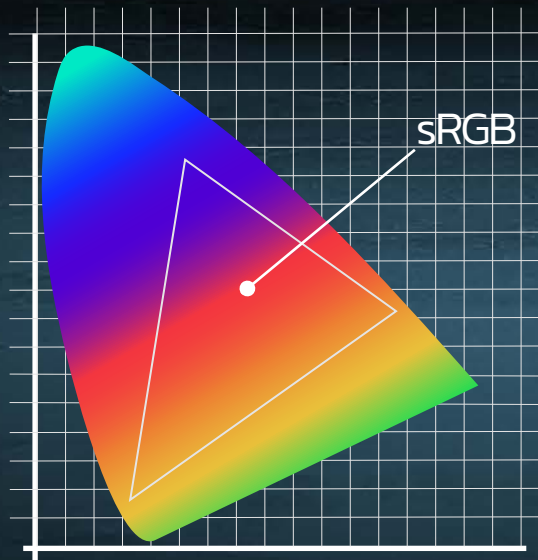

FRAGMENTATION

SEGMENTATION

AMD 
FreeSync

PRECISE AND QUALITY COLORS

No subtle change in color will escape your eye with its luminosity and 16.7m colors presented through a wonderful RGB gamut in 1080p. Its 8-bit depth per pixel will give you a total of 256 shades per each individual color.

Along with its anti-glare finish, this monitor will make sure that no ambient light gets in the way between your eyes and a color definition you've never experienced before.

RGB COLOR SCHEME

16.7 MILLION COLORS

WIDE VIEWING ANGLES

This screen has a 1650R curve with optimal viewing of up to 5'5" which allows a more immersive experience for its users.

Surprisingly vibrant details from virtually any position.

Its viewing ultrawide panoramic viewing angle maintains image clarity and uniform color for all your gaming and entertainment needs.