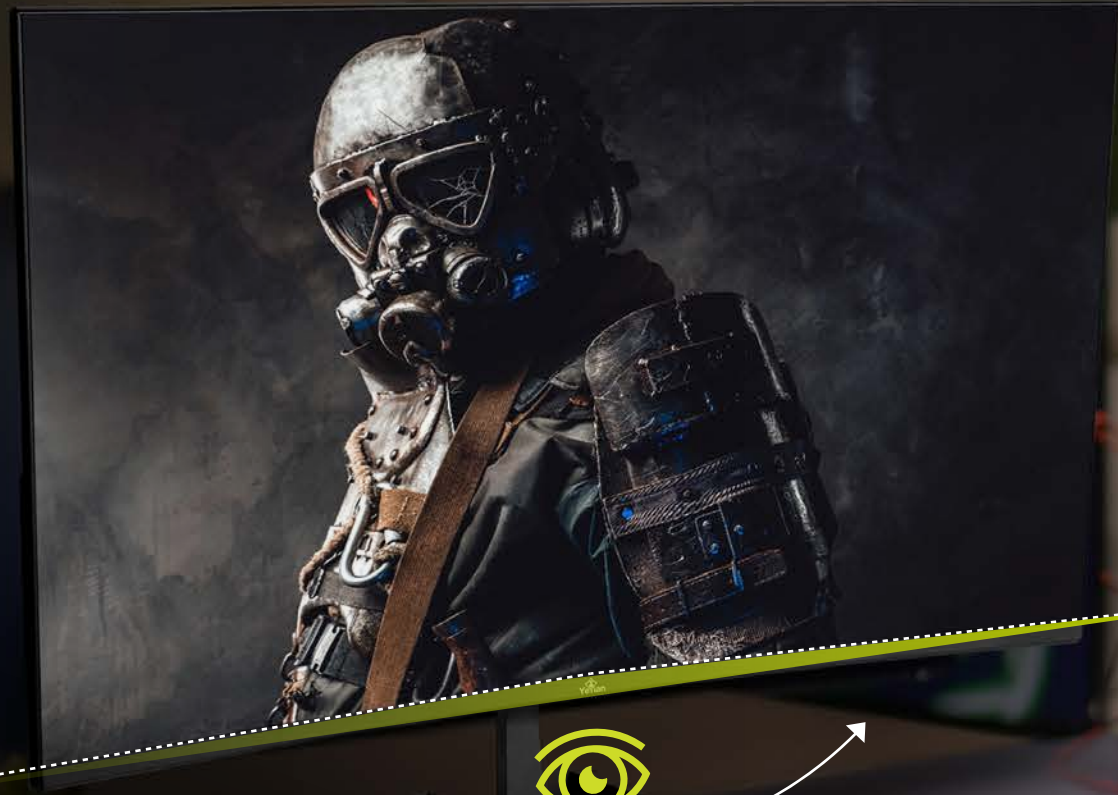

Along with its anti-glare finish, this monitor will make sure that no ambient light gets in the way between your eyes and a color definition you've never experienced before.

RGB COLOR SCHEME

16.7 MILLION COLORS

WIDE VIEWING ANGLES

This screen has a 1650R curve with optimal viewing of up to 5'5" which allows a more immersive experience for its users.

Surprisingly vibrant details from virtually any position.

Its viewing ultrawide panoramic viewing angle maintains image clarity and uniform color for all your gaming and entertainment needs.

1650R CURVE MONITOR

CURVED MONITOR

23.8"

ADAPTIVE AND ERGONOMIC DESIGN

Provides tilt and swivel so you can easily find your ideal viewing position.

Supports all VESA 75x75 mounts, which gives it near-unlimited mounting options to adapt to any necessity or shortcoming.