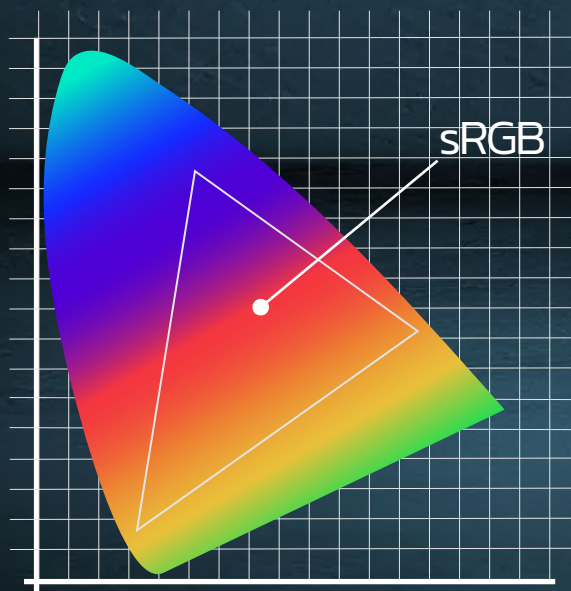

FRAGMENTATION

SUPPORTS

AMD
FreeSync

SEGMENTATION

SUPPORTS

NVIDIA
G-SYNC

QUALITY AND PRECISION COLOR

No subtle color shift will ever escape you again with the brilliance of 16.7 million colors exposed across a resplendent RGB gamut in 1080p. Its depth of 8 bits per pixel will give you up to 256 shades for each individual color.

Along with its anti-reflective finish, it will ensure that no ambient light gets in the way of your eyes and color sharpness that you have never experienced before.

RGB COLOR SCHEME

16.7
MILLION COLORS

WIDE ANGLE OF VISION

Its screen features 1500 curvature with optimal viewing up to 1.65m away, allowing the user to have an even more immersive experience, along with amazingly vibrant and accurate details from any position.