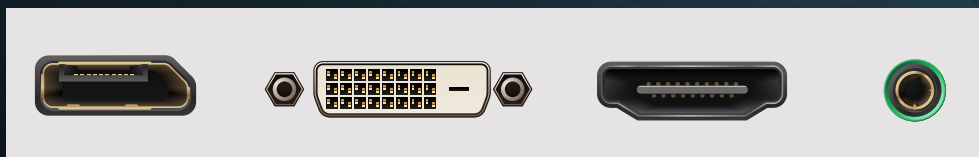

Its wide range of connectivity allows you to easily connect desktops and laptops, making it a true entertainment hub.

It has **HDMI**, **DVI-D** and **Display Port** ports for flexibility with gaming systems.

DISPLAY PORT

DVI-D PORT

HDMI

AUDIO PORT

STEREO
PEAKERS

SIGURD

27" CURVED GAMING MONITOR / **SERIES 3001 / YMC-70102**

BOX INCLUDES:

Sigurd Monitor
3001 Series

Monitor Stand

AC Cable

Display Port Cable

SPECIFICATIONS

Model Number	YMC-70102
Screen Format	1500
Screen Size	27"
Response Time	1ms
Color Range	16.7 Million of colors
Viewing Angle	178°/178°
Contrast Ratio	3000:1
Screen Type	LED
Aspect Ratio	16:9
Brightness	250 cd/m ²
Refresh Rate	165 Hz
Energy Draw	0.5 W
HD Type	Full HD
EAN	7503030358576