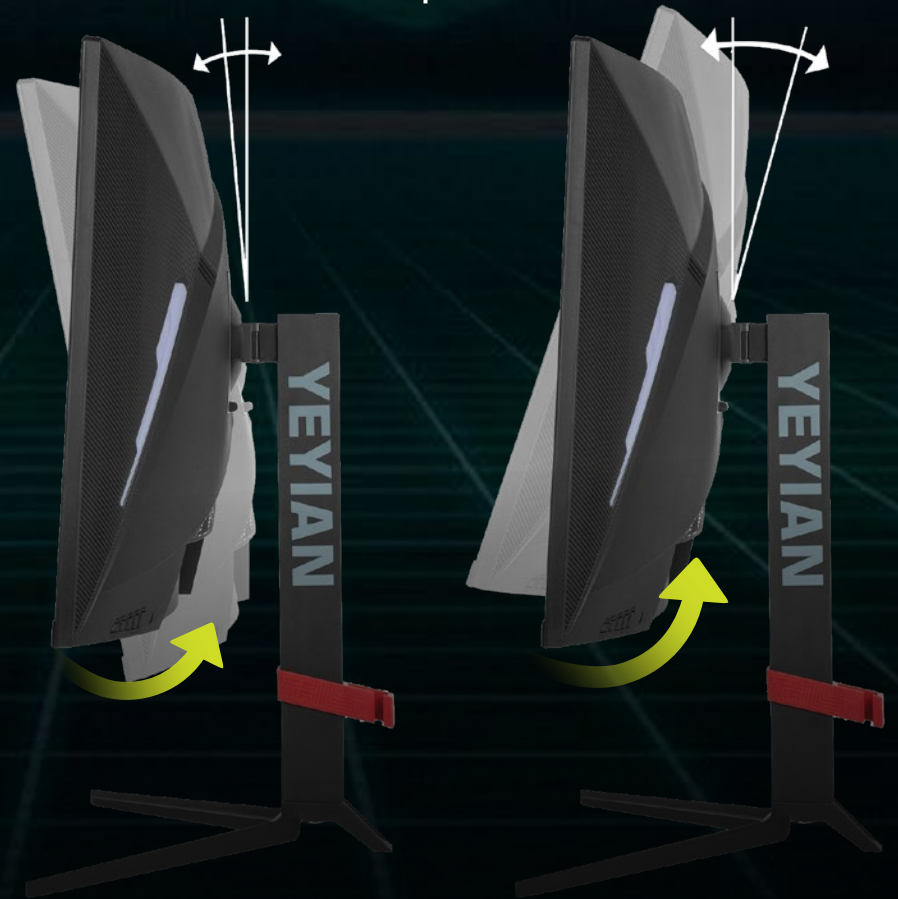

Its screen features 1500 curvature with optimal viewing up to 1.65m away, allowing the user to have an even more immersive experience, along with amazingly vibrant and accurate details from any position.

Its ultra-wide panoramic viewing angle maintains image clarity and consistent color for all your gaming and entertainment needs.

CURVATURE 1500

CURVED MONITOR

27"

ERGONOMIC AND ADAPTABLE DESIGN

It provides tilt and swivel so you can easily adjust it to your preferred viewing angle.

Its base includes a tilt point of 5° forward and 15° backward, suitable for any desktop configuration.

Plus, it features a full 90° pivot rotation, for viewing images in portrait orientation.

90° PIVOT ROTATION ADJUSTABILITY

TILT

FRONT

5°

BACK

15°

LOW BLUE LIGHT TECHNOLOGY

Low Blue Light technology consists of a series of filters that largely prevent the radiation emitted by this light spectrum from damaging your eyesight, in addition to preserving almost all of the blue color reproduction on the screen.