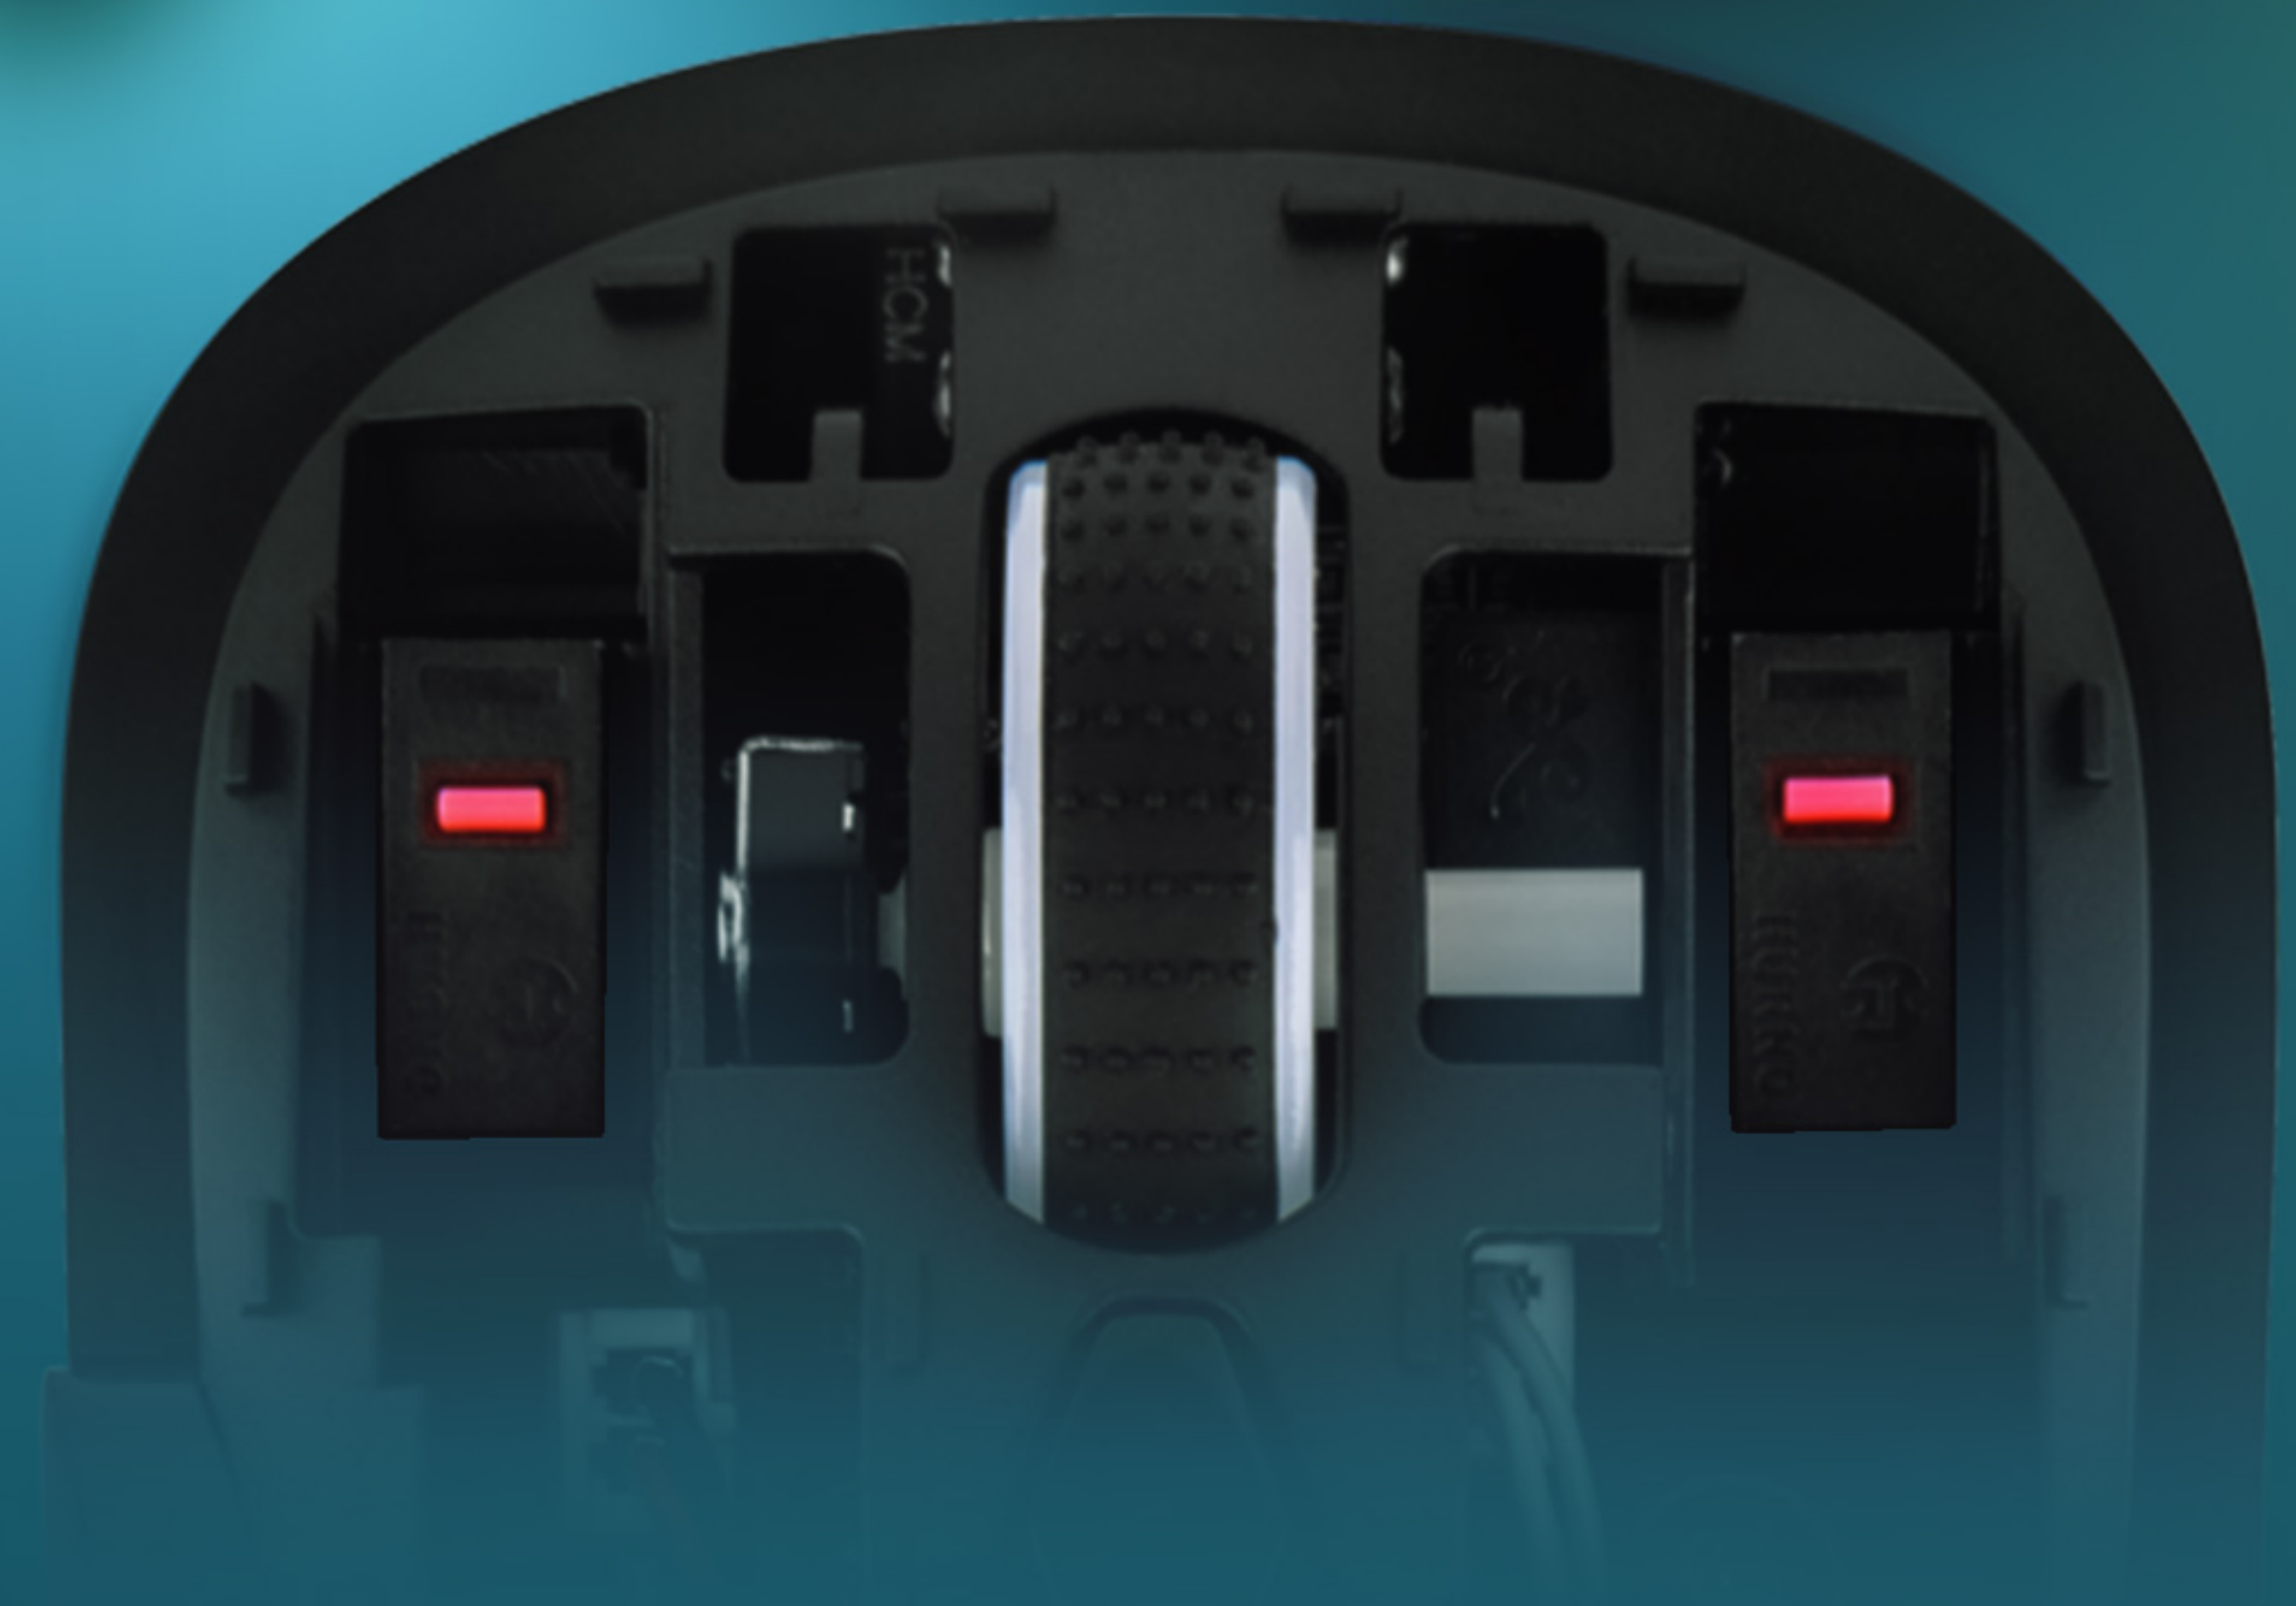

SWAPPABLE **SWITCH** DESIGN

CUSTOMIZE YOUR GAMING MOUSE TO MATCH YOUR PLAYSTYLE WITH THE INNOVATIVE SWAPPABLE SWITCH DESIGN FEATURING KAILH GM8.0 SWITCHES. ENJOY A PERSONALIZED CLICK SENSATION TAILORED TO YOUR GAMING PREFERENCES.